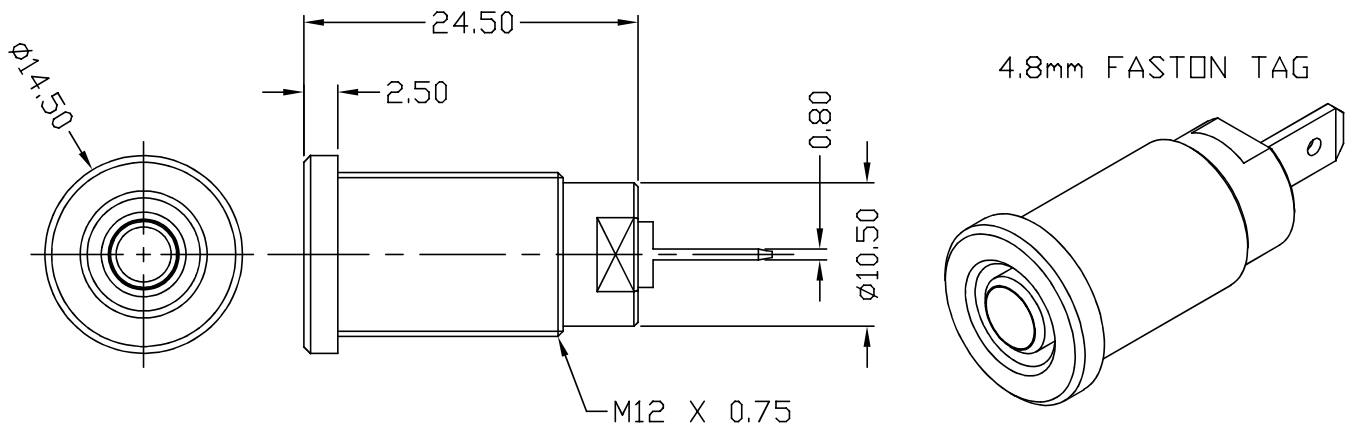

4mm PANEL SOCKET S16N

RS73575B

4mm PANEL SOCKET S16N/4.8 FASTON BLACK
Supplied with nut and washer. Pack of 5 pcs.

RS73575L

4mm PANEL SOCKET S16N/4.8 FASTON BLUE
Supplied with nut and washer. Pack of 5 pcs.

RS73575Y

4mm PANEL SOCKET S16N/4.8 FASTON YELLOW
Supplied with nut and washer. Pack of 5 pcs.

RS73575G

4mm PANEL SOCKET S16N/4.8 FASTON GREEN
Supplied with nut and washer. Pack of 5 pcs.

RS73575R

4mm PANEL SOCKET S16N/4.8 FASTON RED
Supplied with nut and washer. Pack of 5 pcs.

Shrouded, 4mm, nickel or tin plated socket. Mates with shrouded or unshrouded plugs.
Rated 1000V, CAT III. 24A