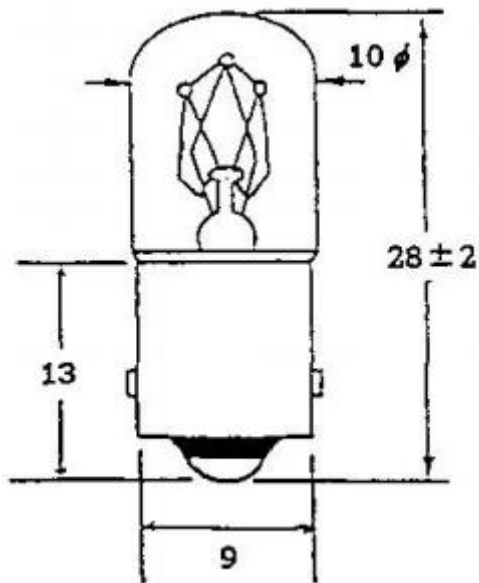

### BA9s Filament Indicator Lamp

RS Stock number [360-7834](#)

Drawing (mm):

### Specifications:

|                |                  |
|----------------|------------------|
| Bulb Diameter: | 10 ± 1mm         |
| Length:        | 28 ± 2mm         |
| Base Type:     | Ba9s/13          |
| Voltage:       | 30V              |
| Amperage:      | 70mA + 10%       |
| Filament Type: | C-2F/Vacuum Type |
| MSCP:          | 0.5 CP ± 20%     |
| Life Hours:    | 5000hrs          |