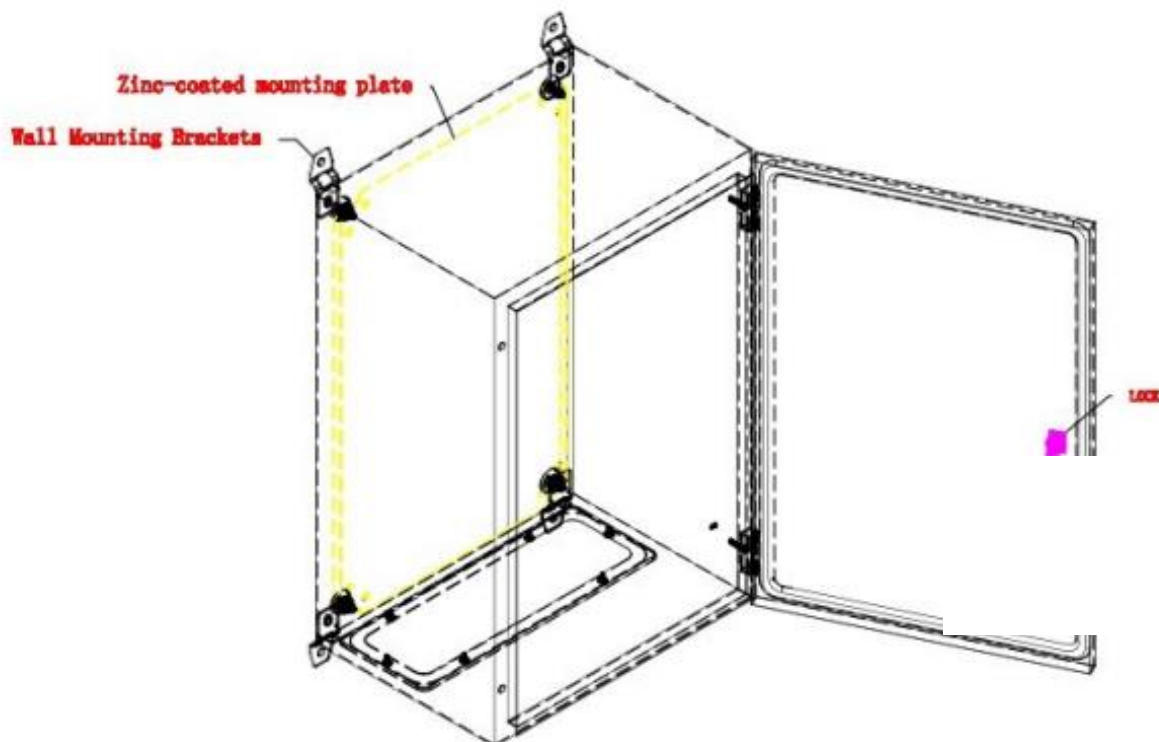

FEATURES

- Steel structure, coated with an epoxy polyester powder
- IP66 rating
- Enclosure and the door is made from sheet steel
- Fully wall mountable
- Pebble grey finish

RS PRO Wall Boxes - Steel Wall Box

Mechanical Specifications

External Height	500 mm
External Depth	210 mm
External Width	400 mm
Dimensions	500 mm x 400 mm x 210 mm
Thickness	enclosure & door 1.2mm or 1.5mm sheet steel

Protection Category

IP Rating	IP66
------------------	------

Approvals

Declarations

RoHS Certificate of Compliance

Similar Products

Stock No.	Brand	Product Name	Colour	Body Material	Dimensions
7755331	RS PRO	Steel Wall Box	Grey	Steel	500 mm x 500 mm x 210 mm
7755334	RS PRO	Steel Wall Box	Grey	Steel	500 mm x 500 mm x 300 mm

Additional Information / Installation Diagrams / Illustrations / Accessories

Wall Boxes