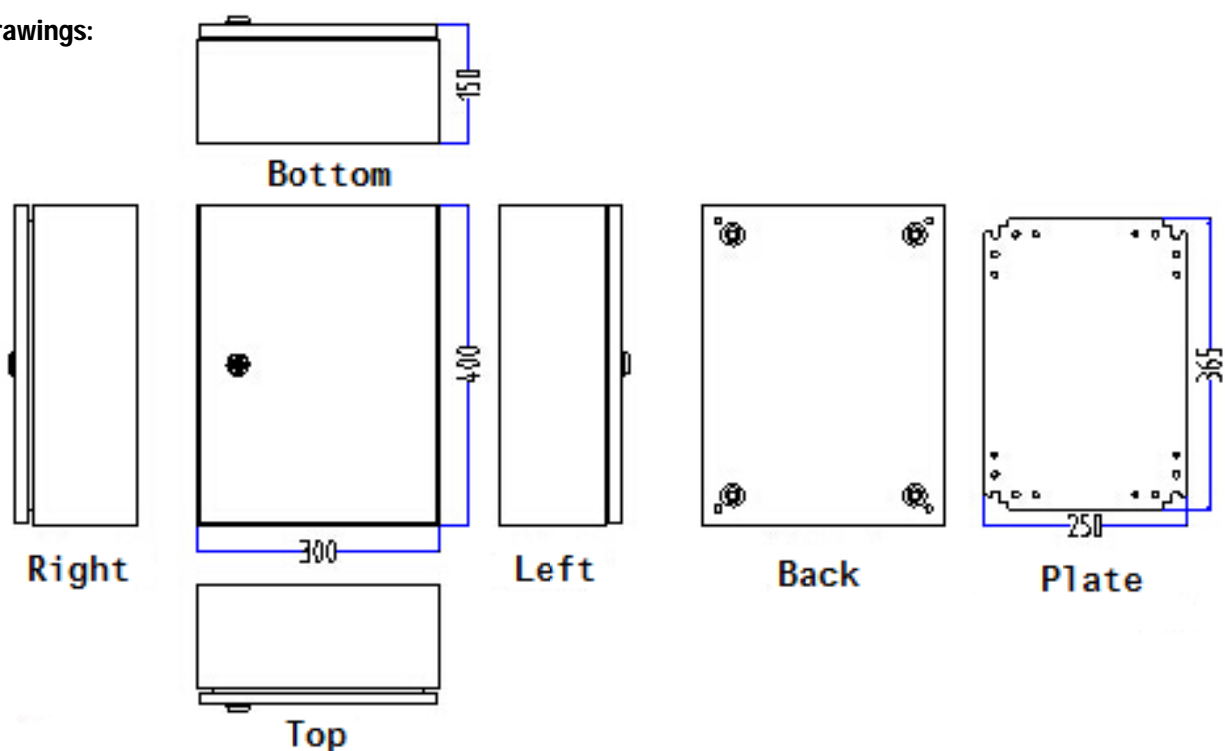

Product Datasheet

ENGLISH

S.S. Wall Box with Brackets/Chassis Plates

Drawings:

ENGLISH

Package Contain:

1 x Enclosure

1 x Chassis Plate

1 x Lock

1 x Fixing accessories

Product Specification:

Material: AISI304

Door Lock Type: Single Lock System

Door Type: Plain

Dimensions: 400 x300 x 150mm

External Height: 400 mm

External Width: 300 mm

Thickness: 1.2mm for enclosure & door

Chassis Plate: Zinc coated steel 1.5mm

Fixing Kit: Yes

Gland Plate: Yes

IP Rating: IP66

Against mechanical impacts: IK10