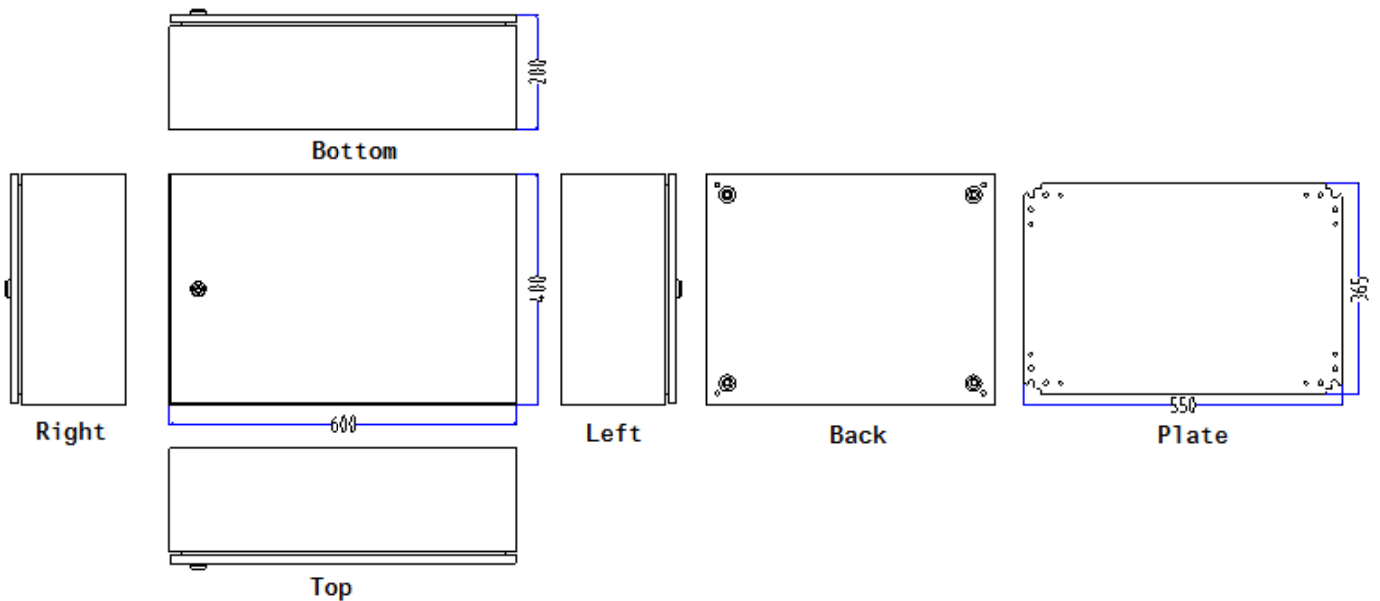

Product Datasheet

ENGLISH

S.S. Wall Box with Brackets/Chassis Plates

Drawings: