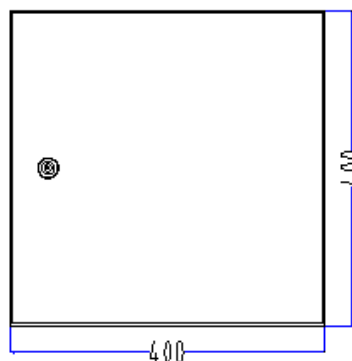

Product Datasheet

ENGLISH

S.S. Wall Box with Brackets/Chassis Plates

Drawings:

Bottom

Right

Top

Left

Back

Plate

ENGLISH

Package Contain:

1 x Enclosure

1 x Chassis Plate

1 x Lock

1 x Fixing accessories

Product Specification:

Material: AISI304

Door Lock Type: Single Lock System

Door Type: Plain

Dimensions: 400 x400 x 150mm

External Height: 400 mm

External Width: 400 mm

Thickness: 1.2mm for enclosure & door