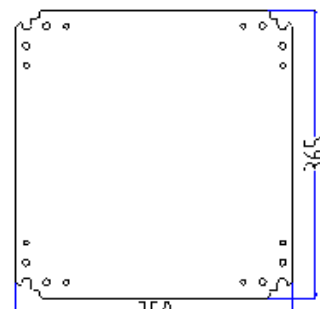

Product Datasheet

ENGLISH

S.S. Wall Box with Brackets/Chassis Plates

Drawings:

Bottom

Right

Top

Left

Back

Plate

ENGLISH

Package Contain:

1 x Enclosure

1 x Chassis Plate

1 x Lock

1 x Fixing accessories

Product Specification:

Material: AISI304

Door Lock Type: Single Lock System

Door Type: Plain

Dimensions: 400 x400 x 150mm

External Height: 400 mm

External Width: 400 mm

Thickness: 1.2mm for enclosure & door