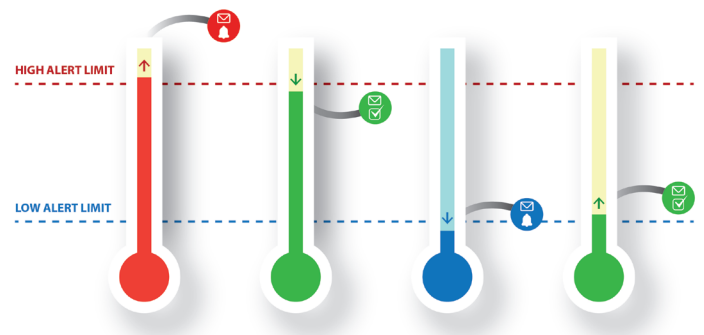

Wireless Alert TP-P

Wireless Alert TP-P is a battery-powered pipe temperature sensor that sends a warning email if a user-set level is reached. Simply select your temperature limits and connect to any Wi-Fi network using the FilesThruTheAir mobile app.

- -40 to +120 °C temperature probe with 1.5m cable
- User-configurable high and low temperature limits
- Sends email alerts and scheduled status reports
- Flashing alert indicator
- Wi-Fi connected
- Simple to set up using the free mobile app
- Two years' battery life (typical)
- No ongoing subscription fees
- Includes sticky pad for wall mounting

The Wireless Alert TP-P can be set up to monitor the temperature of pipes up to 28mm OD. High and low temperature limits are user-configurable between -40 and 120 °C (-40 and 248 °F). The device will trigger a notification email, sent to a user-selected address, if the temperature limits are breached and when the temperature returns to normal. In addition to this, the device can send a scheduled summary email detailing minimum, maximum and average temperature, as well as battery level, number of alerts, and total time spent in alert.

Specifications

	Minimum	Typical	Maximum	Unit
Probe Measurement Range	-40 (-40)		120 (248)	°C (°F)
Device Operating Temperature	-18 (-0)		+54 (129)	°C (°F)
Alert Levels	User-configurable, within probe measurement range stated above			
Measurement Resolution		1 (1)		°C (°F)
Measurement Accuracy		±1.5 (-15 to +65) (±2.7 (+5 to +149))		°C (°F)
Response Time	< 1 minute			
Environmental Conditions	Device: indoor use only (IP5X), Probe: waterproof (IP67)			
Probe Cable Length		1.5		m
Pipe Diameter Compatibility			28	mm
Product Dimensions (excluding probe)	69 x 32 x 22 (2.7 x 1.3 x 0.9)			mm (inches)
Battery Type	2 x 1.5V Alkaline LR03/UM4/AAA			
Battery Life		2*		Years
Wi-Fi	WPA/WPA-2 Personal - 802.11bgn (2.4GHz)**			