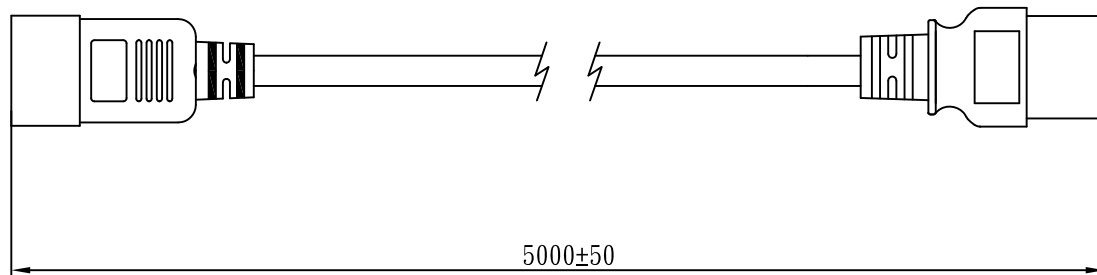

MARKING:

MARKING:

WIRING COLOR:

E: Yellow/Green
N: Blue
L: Brown

LENGTH ON CORD: (E06-14)

◁VDE▷ KEMA-KEUR H05VV-F ▷VDE▷ △ CEBEC 809 H05VV-F 3G 1.5mm² 300/500V -LF-

No	BOM ITEM	Q' TY	P/N
1	97606-1 TERMINAL	2 pcs	BBN97606
2	97607-1 TERMINAL	1 pcs	BBN97607
3	IS-018 INNER BODY(BLACK)	1 pcs	MP020S12
4	PVC 45P (SA87, IS-018)	30 g	RPP04512
5	98739PS-0 BLADE	3 pcs	BBP98739
6	IS-16 INNER BODY(BLACK)	1 set	MI016S12
7	PVC 45P (SA87, IS-16B)	30 g	RPP04512
8	PE TIE (BLACK, 8 inch)	1 pcs	KBB10008
9	PE BAG(140*350)	1 pcs	KPR14350
10	LABEL(45*25)	1 pcs	

NOTE:1. CORD 128
2. CONTENT 1373361

CABLE	H05VV-F 3G 1.5 DENT PRINT CT-12(BLACK)			
PLUG	IS-018 + IS-16B	LENGTH	5000	UNIT mm
CLIENT	NAME	First connectivity	N/W	UNIT kg
	P/N	1373361	SG DWG	SR-172524-11 VER. A
	Design. by	楊 東 17.07.17		
	Review. by	楊望春 17.07.17		
	Approval. by	朱曉玲 17.07.17		
X8B JE3016 12 500 01				