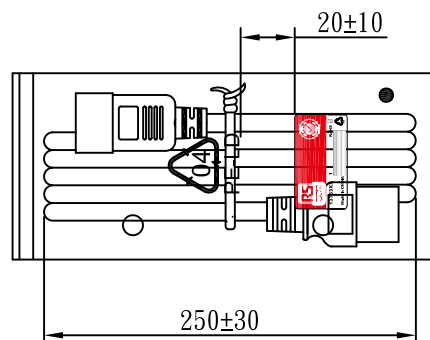

MARKING:

MARKING:

WIRING COLOR:

E: Yellow/Green
N: Blue
L: Brown

LENGTH ON CORD: (E06-14)

◁VDE▷ KEMA-KEUR H05VV-F ▷VDE▷ △ CEBEC 809 H05VV-F 3G 1.5mm² 300/500V -LF-

No	BOM ITEM	Q' TY	P/N
1	97606-1 TERMINAL	2 pcs	BBN97606
2	97607-1 TERMINAL	1 pcs	BBN97607
3	IS-018 INNER BODY(BLACK)	1 pcs	MP020S12
4	PVC 45P (SA87, IS-018)	30 g	RPP04512
5	98739PS-0 BLADE	3 pcs	BBP98739
6	IS-16 INNER BODY(BLACK)	1 set	MI016S12
7	PVC 45P (SA87, IS-16B)	30 g	RPP04512
8	PE TIE (BLACK, 8 inch)	1 pcs	KBB10008
9	PE BAG(140*350)	1 pcs	KPR14350
10	LABEL(45*25)	1 pcs	

NOTE:1. CORD 128
2. CONTENT 1373361

CABLE	H05VV-F 3G 1.5 DENT PRINT CT-12(BLACK)			
PLUG	IS-018 + IS-16B	LENGTH	5000	UNIT mm
CLIENT	NAME	First connectivity	N/W	UNIT kg
	P/N	1373361	SG DWG	SR-172524-11 VER. A
	Design. by	楊 東 17.07.17		
	Review. by	楊望春 17.07.17		
	Approval. by	朱曉玲 17.07.17		
X8B JE3016 12 500 01				