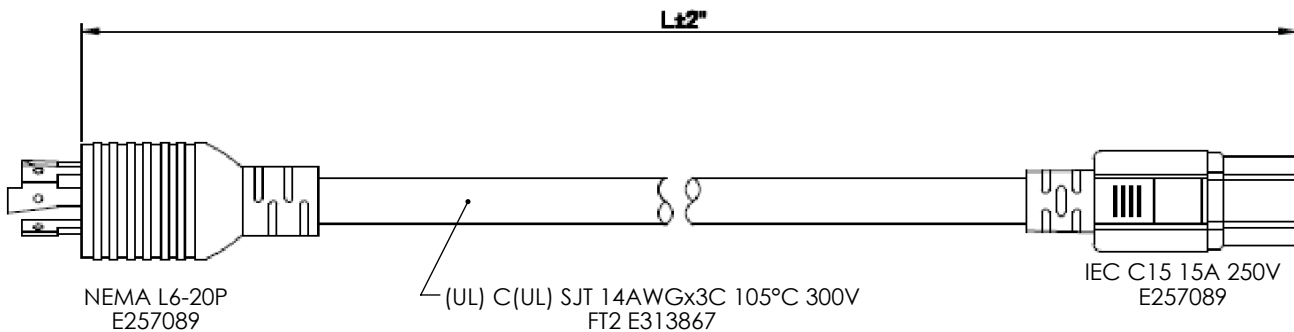

PART NUMBER	L FEET	L METERS
PPA00016-3FT	3	0.91
PPA00016-6FT	6	1.83
PPA00016-8FT	8	2.44
PPA00016-10FT	10	3.05

NOTES:

1. APPROVALS: UL, cUL.
2. RATING: 15A/250V.
3. COLOR CODING: BLACK, WHITE, GREEN.
4. CABLE ASSEMBLY SHALL BE INDIVIDUALLY PACKAGED IN ACCORDANCE WITH SPEC. PS-0031.

UNLESS OTHERWISE SPECIFIED, DIMENSIONS ARE IN INCHES [mm] OVERALL CABLE LENGTH TOLERANCE: ≤12 [305] = +1 [25] / -0 >12 [305] ≤60 [1524] = +2 [51] / -0 >60 [1524] ≤120 [3048] = +4 [102] / -0 >120 [3048] ≤300 [7620] = +6 [152] / -0 >300 [7620] = +5% / -0 ALL OTHER DIMENSIONAL TOLERANCES: .X = ± .2 [5] FRACTIONS ± 1/32 .XX = ± .02 [.5] ANGLES ± 1° .XXX = ± .005 [.13]	APPROVALS	DATE	 50 High Street, West Mill, North Andover, MA 01845 USA. Phone: 1.800.341.5266 1.978.682.6936
	DRAWN BY DZINN	10/13/2020	
THIRD-ANGLE PROJECTION 	CHECKED BY DFRISIELLO	10/13/2020	CATEGORY POWER PRODUCTS
	APPROVED BY MBLACKWOOD	10/13/2020	
CONFIGURATION DETAILS OF UNDIMENSIONED FEATURES MAY VARY	PRODUCT DESCRIPTION Nema L6-20P to C15 Power Cord, 15A, 250V		SCALE: NONE CAD FILE: PPA00016.SLDDRW SHEET 1 OF 1
COLOR VARIATIONS MAY OCCUR	SIZE A	CAGE CODE 43321	