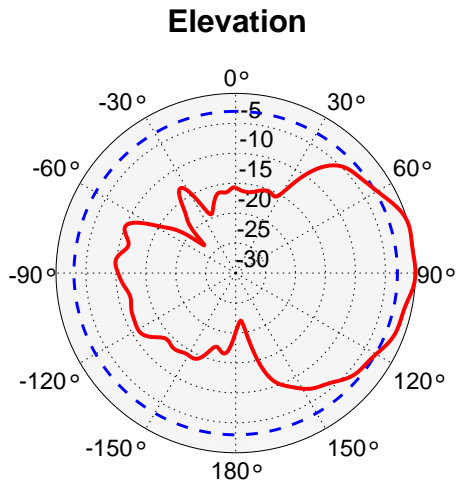

### Plotted and Other Data

Notes:

2.4 GHz-2.5 GHz / 5.1 GHz-7.2 GHz, 6/6 dBi WiFi 6e 4x4 MIMO Outdoor  
Omni Antenna - 4 x RP-SMA Male Connector on 0.9 meter RG58 pigtail

**HG2471-06DPU-4RSP**

**Radiation Patterns of 2450 MHz**