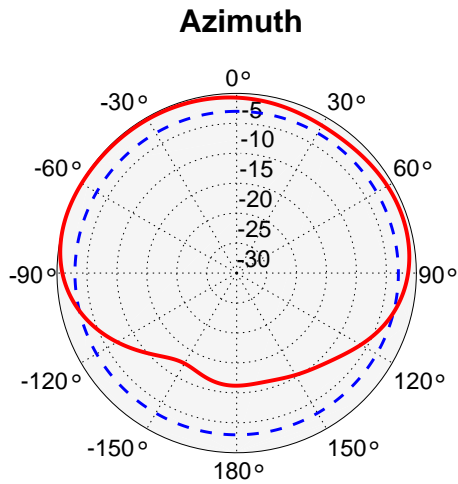

### Plotted and Other Data

Notes:

2.4 GHz-2.5 GHz / 5.1 GHz-7.2 GHz, 6/6 dBi WiFi 6e 4x4 MIMO Outdoor  
Omni Antenna - 4 x RP-SMA Male Connector on 0.9 meter RG58 pigtail

**HG2471-06DPU-4RSP**

**Radiation Patterns of 2450 MHz**