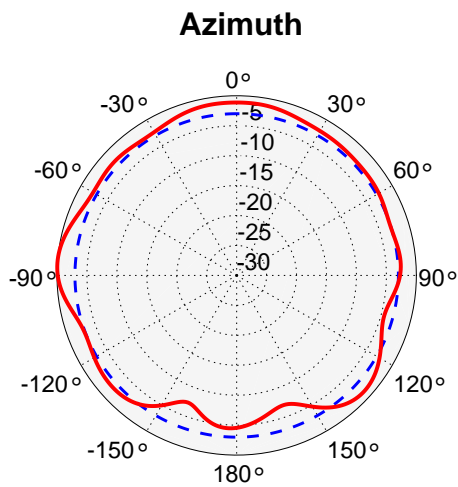

HG2471-06DPU-4RSP

Radiation Patterns of 5550 MHz