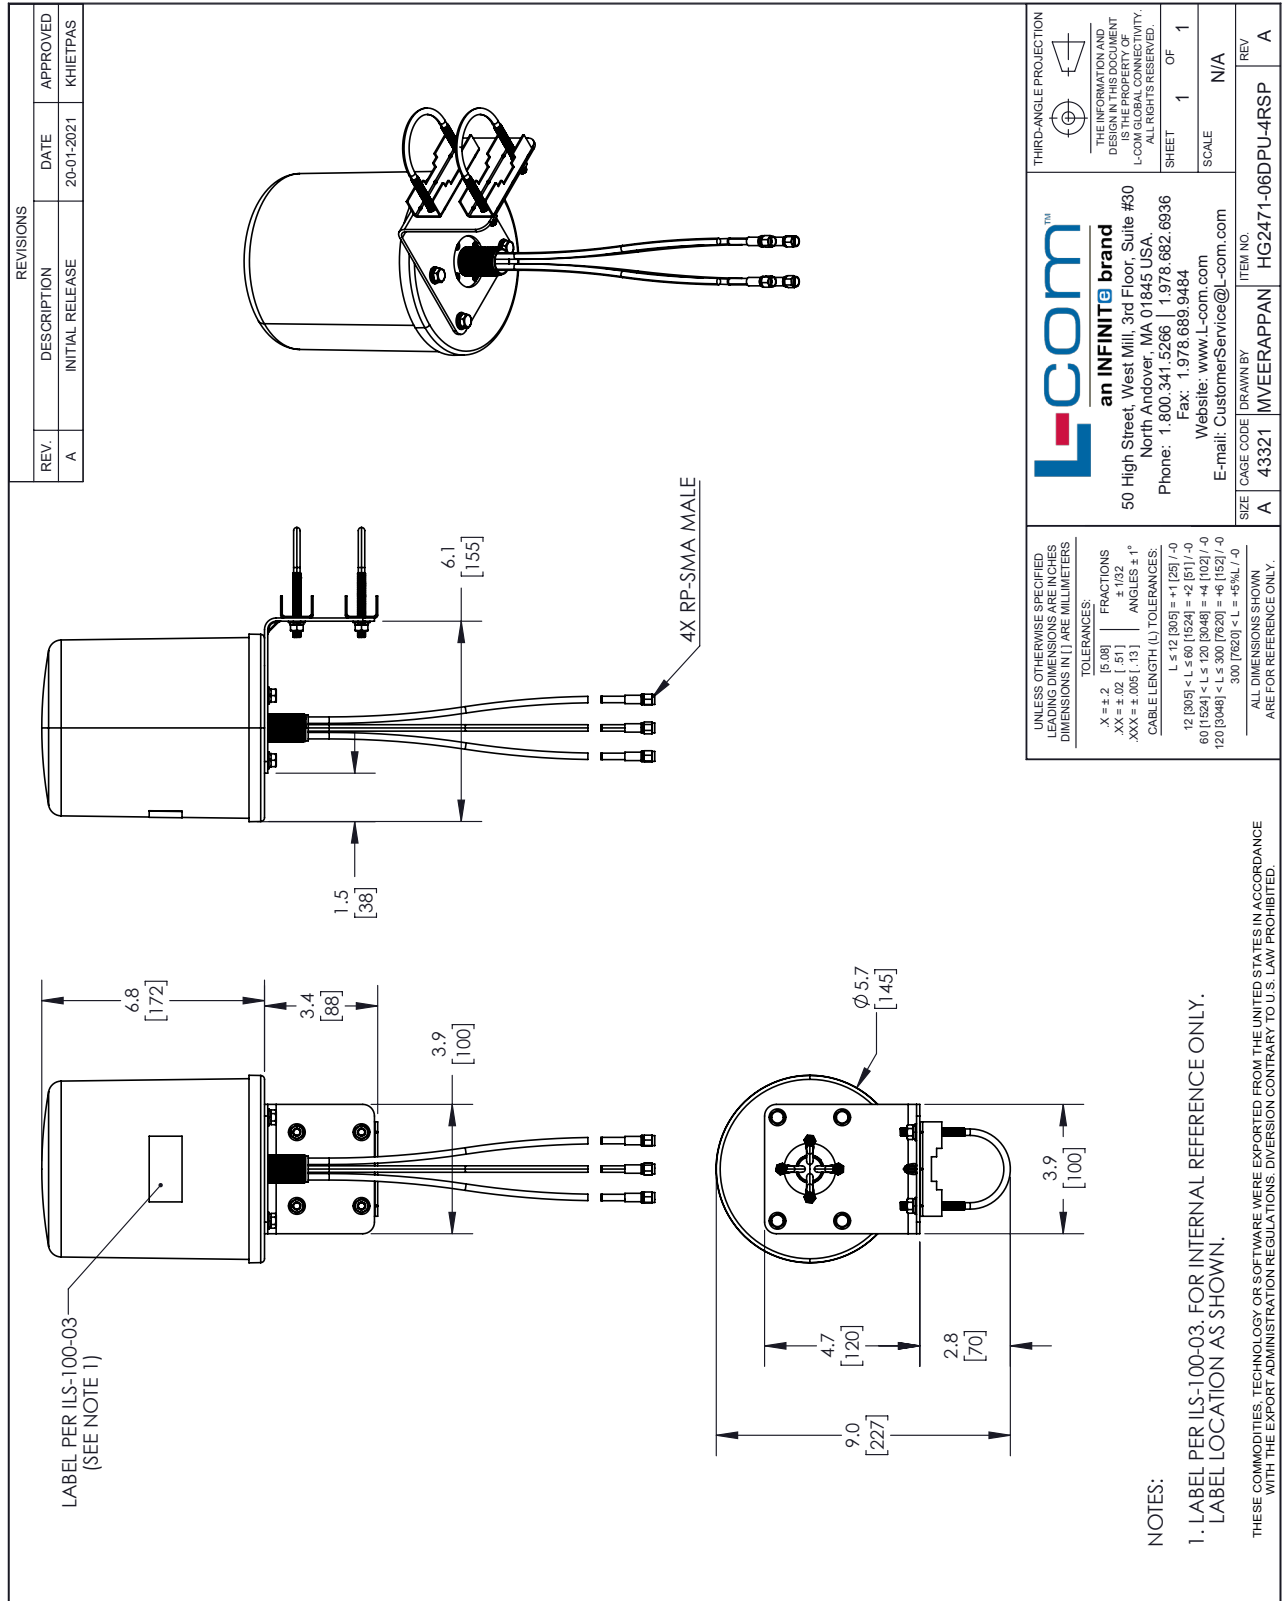

2.4 GHz-2.5 GHz / 5.1 GHz-7.2 GHz, 6/6 dBi WiFi 6e 4x4 MIMO Outdoor Omni Antenna - 4 x RP-SMA Male Connector on 0.9 meter RG58 pigtail

L-com CAD Drawing

UNLESS OTHERWISE SPECIFIED LEADING DIMENSIONS ARE IN INCHES DIMENSIONS IN [ ] ARE MILLIMETERS

TOLERANCES:
.X = ±.2 [5.08] FRACTIONS ± 1/32
.XX = ±.02 [.51] ANGLES ± 1°
.XXX = ±.005 [.13]

CABLE LENGTH (L) TOLERANCES:
L ≤ 12 [305] = ±1 [25] / -0
12 [305] < L ≤ 60 [1524] = ±2 [51] / -0
60 [1524] < L ≤ 120 [3048] = ±4 [102] / -0
120 [3048] < L ≤ 300 [7620] = ±6 [152] / -0
300 [7620] < L = +5% / -0

ALL DIMENSIONS SHOWN ARE FOR REFERENCE ONLY.

THIRD-ANGLE PROJECTION

THE INFORMATION AND DIMENSIONS SHOWN HEREIN IS THE PROPERTY OF L-COM GLOBAL CONNECTIVITY. ALL RIGHTS RESERVED.
SHEET 1 OF 1

SCALE N/A

an INFINITE brand
50 High Street, West Mill, 3rd Floor, Suite #30
North Andover, MA 01845, USA.
Phone: 1.800.341.5266 | 1.978.682.6936
Fax: 1.978.689.9484
Website: www.L-com.com
E-mail: CustomerService@L-com.com

ITEM NO. HG2471-06DPU-4RSP
SIZE A
CAGE CODE 43321
DRAWN BY MVEERAPPAN
REV A