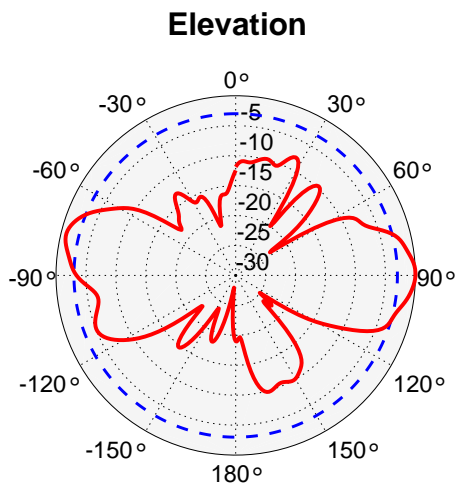

HG2471-06DPU-4RSP

Radiation Patterns of 5550 MHz