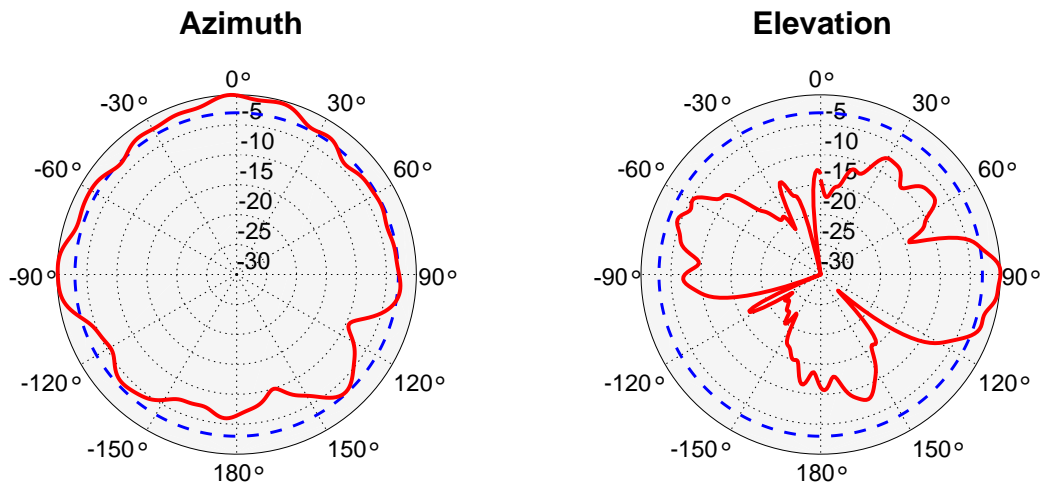

HG2471-06DPU-4RSP

Radiation Patterns of 7125 MHz

2.4 GHz-2.5 GHz / 5.1 GHz-7.2 GHz, 6/6 dBi WiFi 6e 4x4 MIMO Outdoor Omni Antenna - 4 x RP-SMA Male Connector on 0.9 meter RG58 pigtail from L-com has same day shipment for domestic and International orders. Our portfolio includes coaxial cable assemblies, connectors, adapters and custom products as well as lightning and surge protectors, NEMA rated enclosures, and an RF product line which includes antennas, amplifiers, passive, and active components.

The information contained within this document is accurate to the best of our knowledge and representative of the part described herein. It may be necessary to make modifications to the part and/or the documentation of the part in order to impliment improvements. L-com reserves the right to make such changes as required. Unless otherwise stated, all specifications are nominal. L-com does not make any representation or warranty regarding the suitability of the part described herein for any particular purpose, and L-com does not assume liability arising out of the use of any part or document.