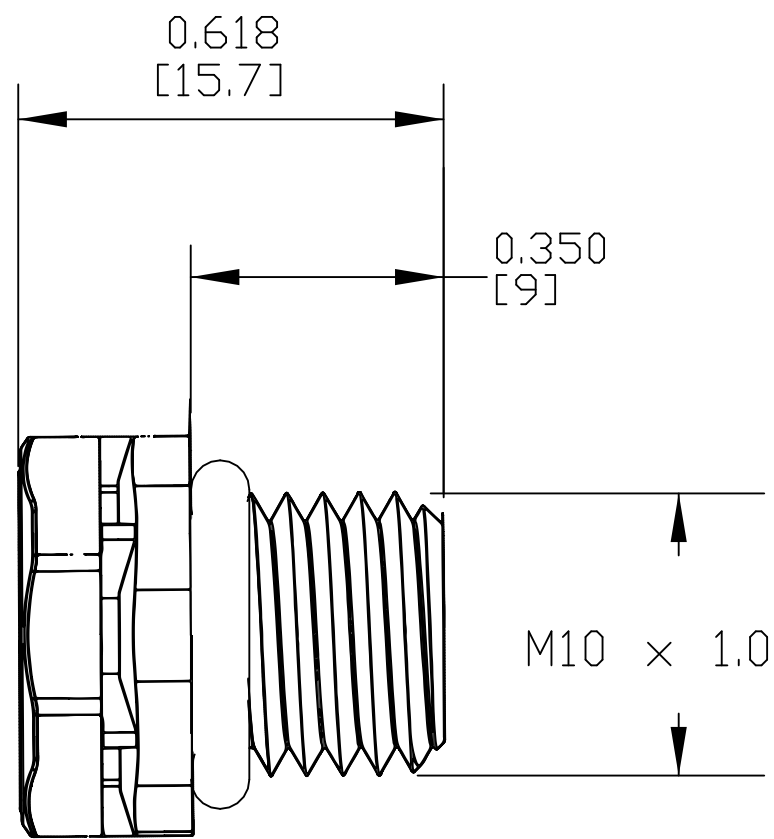

PART  
NAME

M10 X 1.0 VENT PLUG, BLACK, WITH ORING WASHER

PART  
No.

IPV-67101-B

REV.  
DATE

5/30/19

DRAWING FOR REFERENCE  
 WE RESERVE THE RIGHT TO MAKE CHANGES TO OUR  
 STANDARD PRODUCTS. PLEASE CONSULT WITH BUD INDUSTRIES  
 PRIOR TO USING THIS DRAWING FOR DESIGN PURPOSE.

- NOTES:
- 1- BODY MATERIAL - PC (IP67)  
 MEMBRANE MATERIAL - e-PTFE  
 ORING WASHER MATERIAL - SILICONE
  - 2- FINISH - BLACK
  - 3- DIMENSIONS ARE INCH  
 [MM]