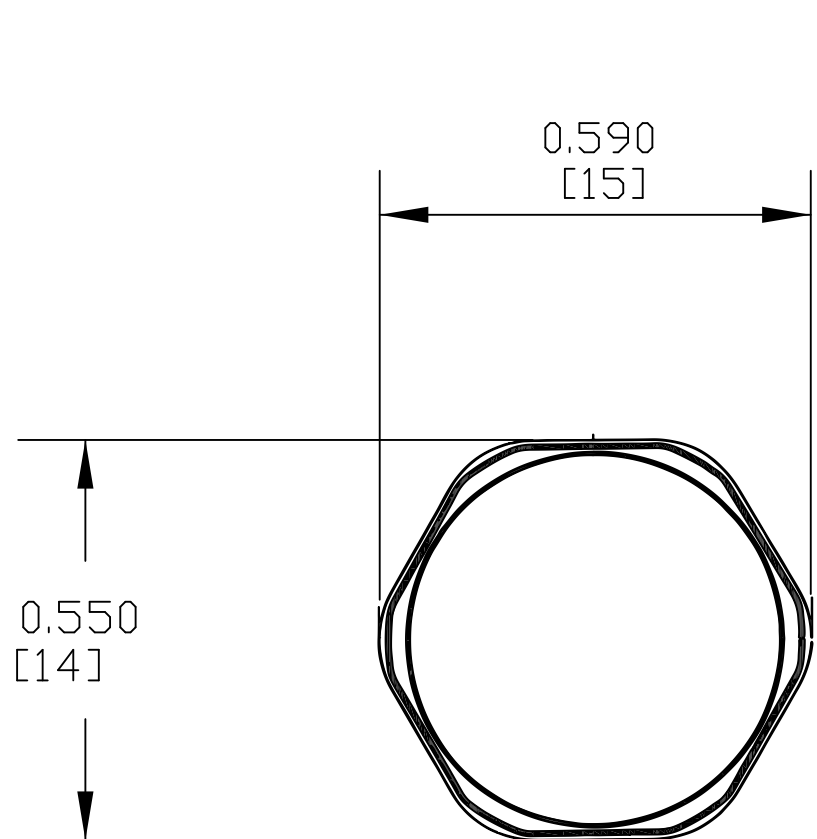

PART  
NAME

M10 X 1.0 VENT PLUG, BLACK, WITH ORING WASHER

PART  
No.

IPV-67101-B

REV.  
DATE

5/30/19

DRAWING FOR REFERENCE  
 WE RESERVE THE RIGHT TO MAKE CHANGES TO OUR  
 STANDARD PRODUCTS. PLEASE CONSULT WITH BUD INDUSTRIES  
 PRIOR TO USING THIS DRAWING FOR DESIGN PURPOSE.

- NOTES:
- 1- BODY MATERIAL - PC (IP67)  
 MEMBRANE MATERIAL - e-PTFE  
 ORING WASHER MATERIAL - SILICONE
  - 2- FINISH - BLACK
  - 3- DIMENSIONS ARE INCH  
 [MM]