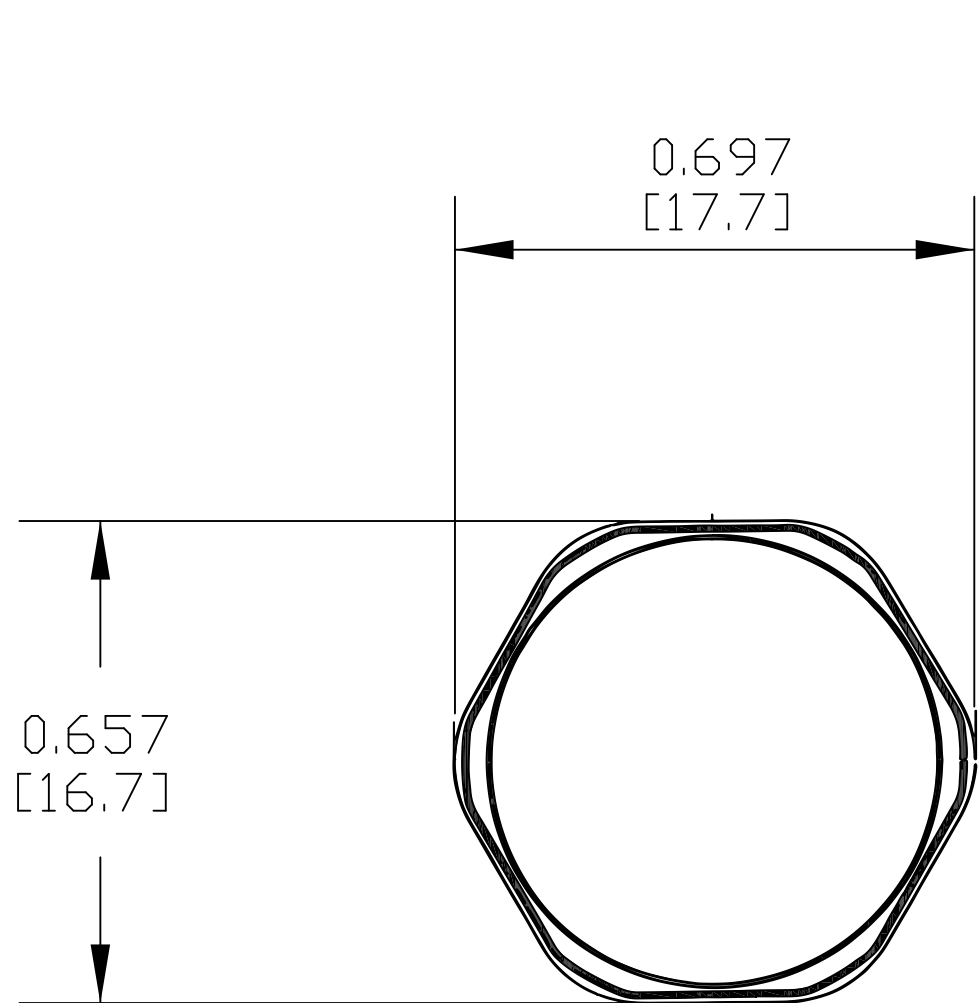

PART NAME

M12 X 1.5 VENT PLUG, BLACK, WITH O-RING WASHER

PART No.

IPV-67121-B

REV. DATE

5/29/19

DRAWING FOR REFERENCE  
 WE RESERVE THE RIGHT TO MAKE CHANGES TO OUR  
 STANDARD PRODUCTS. PLEASE CONSULT WITH BUD INDUSTRIES  
 PRIOR TO USING THIS DRAWING FOR DESIGN PURPOSE.

- NOTES:
- 1- BODY MATERIAL - PC (IP67)  
 MEMBRANE MATERIAL - e-PTFE  
 O-RING WASHER MATERIAL - SILICONE
  - 2- FINISH - BLACK
  - 3- DIMENSIONS ARE INCH  
 [MM]