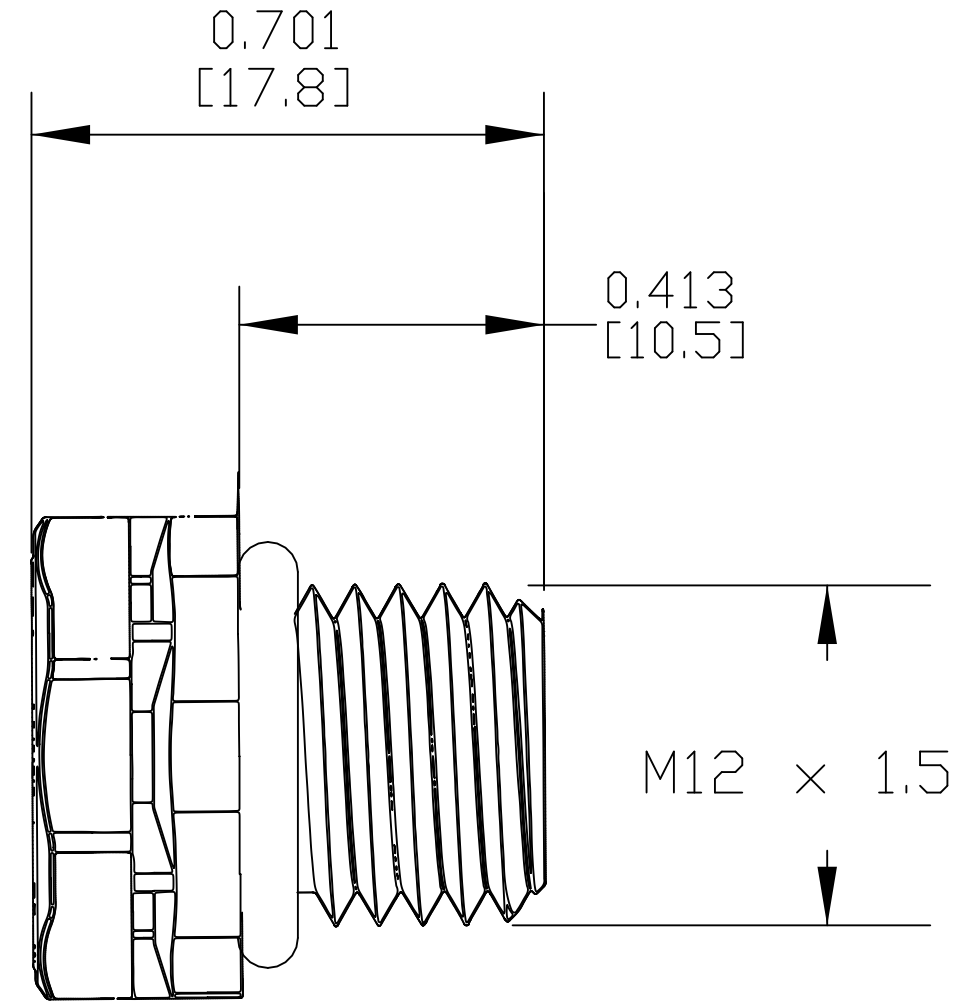

PART NAME

M12 X 1.5 VENT PLUG, BLACK, WITH O-RING WASHER

PART No.

IPV-67121-B

REV. DATE

5/29/19

DRAWING FOR REFERENCE  
 WE RESERVE THE RIGHT TO MAKE CHANGES TO OUR  
 STANDARD PRODUCTS. PLEASE CONSULT WITH BUD INDUSTRIES  
 PRIOR TO USING THIS DRAWING FOR DESIGN PURPOSE.

- NOTES:
- 1- BODY MATERIAL - PC (IP67)  
 MEMBRANE MATERIAL - e-PTFE  
 O-RING WASHER MATERIAL - SILICONE
  - 2- FINISH - BLACK
  - 3- DIMENSIONS ARE INCH  
 [MM]