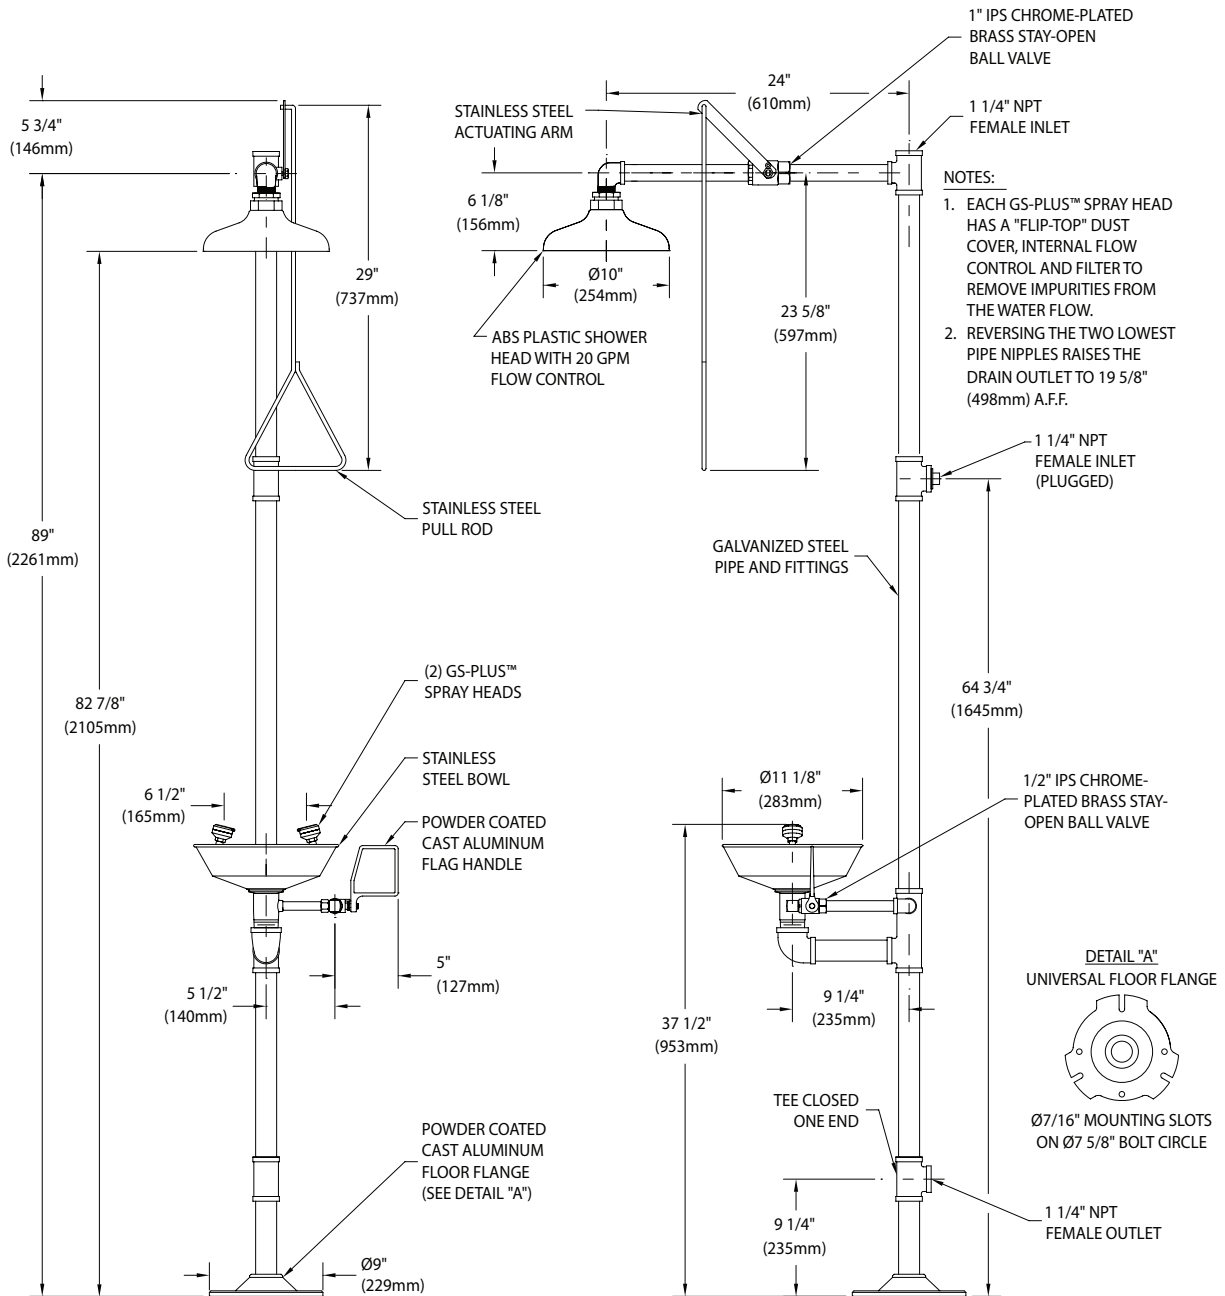

**Shower Head:** 10" diameter orange ABS plastic with 20 GPM flow control.

**Shower Valve:** 1" IPS chrome plated brass stay-open ball valve. Valve is US-made with chrome plated brass ball and PTFE seals. Furnished with stainless steel actuating arm and 29" stainless steel pull rod.

**Eyewash Valve:** 1/2" IPS chrome plated brass stay-open ball valve. Valve is US-made with chrome plated brass ball and PTFE seals.

**Pipe and Fittings:** Schedule 40 galvanized steel. Furnished with orange polyethylene pipe covers for high visibility and corrosion resistance.

**Supply:** 1-1/4" NPT female top or side inlet.

**Waste:** 1-1/4" NPT female outlet. Outlet can be positioned at either 9-1/4" or 19-5/8" above finished floor by reversing lower pipe nipples.

**Sign:** ANSI-compliant identification sign.

### G1902 Safety Station with Eyewash, Stainless Steel Bowl

Rev. 052319

THIS SPACE FOR ARCHITECT/ENGINEER APPROVAL

Due to continuing product improvement, the information contained in this document is subject to change without notice. All dimensions are ± 1/4" (6mm). rev. 052819