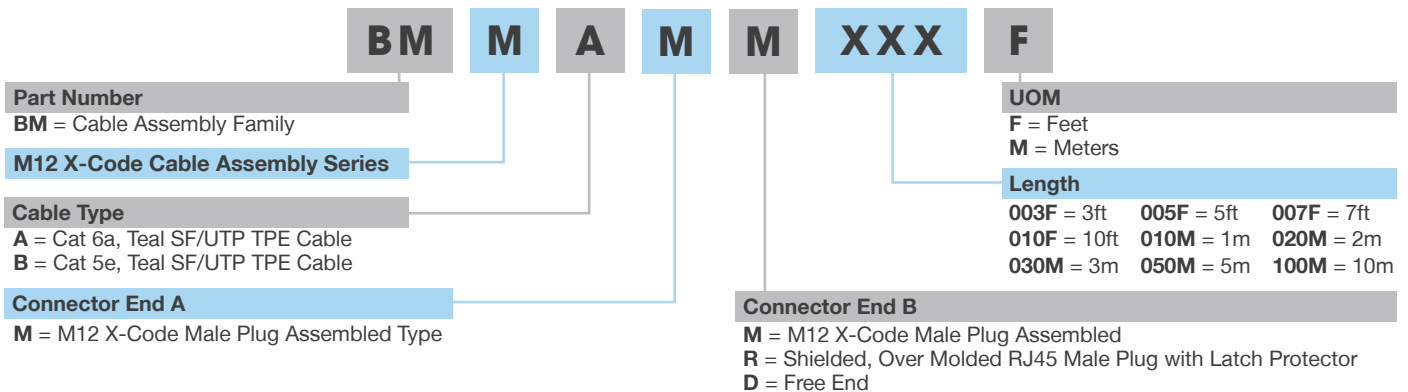

Part Number Structure