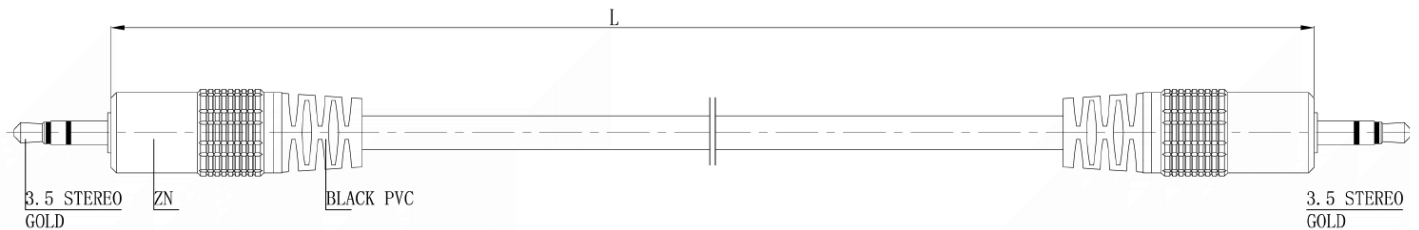

Datasheet

RS PRO 1m 3.5mm Male to Male Stereo Cable, Black

Stock number: 2299932

EN

The RS PRO 1 metre, 3.5mm stereo jack cable has a black PVC jack and metal connectors. The inner cores are made from oxygen free copper.

The connectors are nickel and have a strain relief to help avoid the cable splitting around the edge of the boot.

The 3.5mm jack plug is a TRS connector (Tip, Ring & Sleeve) and is used on a variety of audio devices.