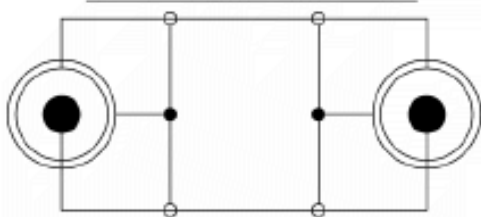

WIRING DIAGRAM

RoHS / REACH / CE

rspro.com