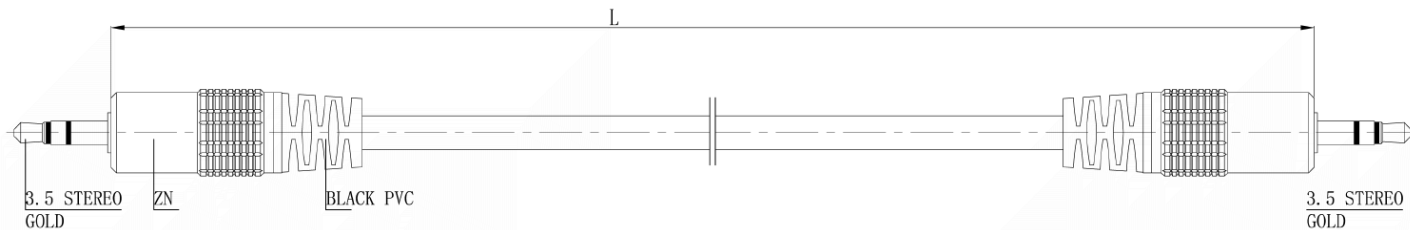

Datasheet

RS PRO 2m 3.5mm Male to Male Stereo Cable, Black

Stock number: 2299933

EN

The RS PRO 2 metre, 3.5mm stereo jack cable has a black PVC jack and metal connectors. The inner cores are made from oxygen free copper.

The connectors are nickel and have a strain relief to help avoid the cable splitting around the edge of the boot.

The 3.5mm jack plug is a TRS connector (Tip, Ring & Sleeve) and is used on a variety of audio devices.