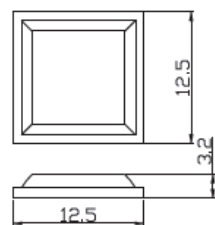

Rubber Feet

RS Stock No.	Size (mm)	RS Stock No.	Size (mm)
1368958	H: 3 - D: 6	1368964	H: 10 - D: 22
1368959	H: 3 - D: 11.5	1368965	H: 5 - W: 10 - L: 10
1368960	H: 5 - D: 12	1368966	H: 5.7 - W: 12.5 - L: 12.5
1368961	H: 2.5 - D: 8	1368967	H: 8 - W: 20 - L: 20
1368962	H: 7.3 - D: 20	1368968	H: 7.8 - D: 20.5
1368963	H: 3.5 - W: 13 - L: 13	1368970	H: 10 - D: 16

1. Self-adhesive (with 3M glue)
2. Flat-round, square and round styles are available for selection
3. Black rubber
4. Designed to meet with ROHS compliance

1368958

1368962

1368966

1368959

1368963

1368967

1368960