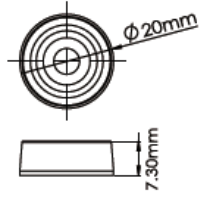

Rubber Feet

RS Stock No.	Size (mm)	RS Stock No.	Size (mm)
1368958	H: 3 - D: 6	1368964	H: 10 - D: 22
1368959	H: 3 - D: 11.5	1368965	H: 5 - W: 10 - L: 10
1368960	H: 5 - D: 12	1368966	H: 5.7 - W: 12.5 - L: 12.5
1368961	H: 2.5 - D: 8	1368967	H: 8 - W: 20 - L: 20
1368962	H: 7.3 - D: 20	1368968	H: 7.8 - D: 20.5
1368963	H: 3.5 - W: 13 - L: 13	1368970	H: 10 - D: 16

1. Self-adhesive (with 3M glue)
2. Flat-round, square and round styles are available for selection
3. Black rubber
4. Designed to meet with ROHS compliance

1368958

1368962

1368966

1368959

1368963

1368967

1368960