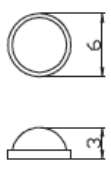

Rubber Feet

RS Stock No.	Size (mm)	RS Stock No.	Size (mm)
1368958	H: 3 - D: 6	1368964	H: 10 - D: 22
1368959	H: 3 - D: 11.5	1368965	H: 5 - W: 10 - L: 10
1368960	H: 5 - D: 12	1368966	H: 5.7 - W: 12.5 - L: 12.5
1368961	H: 2.5 - D: 8	1368967	H: 8 - W: 20 - L: 20
1368962	H: 7.3 - D: 20	1368968	H: 7.8 - D: 20.5
1368963	H: 3.5 - W: 13 - L: 13	1368970	H: 10 - D: 16

1. Self-adhesive (with 3M glue)
2. Flat-round, square and round styles are available for selection
3. Black rubber
4. Designed to meet with ROHS compliance

1368958

1368962

1368966

1368959

1368963

1368967

1368960