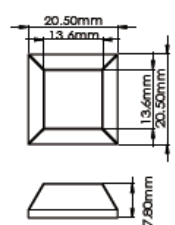

1368958

1368962

1368966

1368959

1368963

1368967

1368960

1368964

1368968

1368961

1368965

1368970