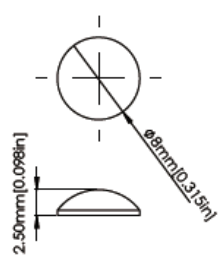

1368958

1368962

1368966

1368959

1368963

1368967

1368960

1368964

1368968

1368961

1368965

1368970