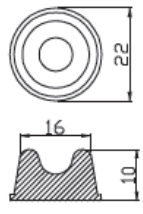

1368958

1368962

1368966

1368959

1368963

1368967

1368960

1368964

1368968

1368961

1368965

1368970