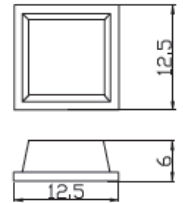

Rubber Feet

RS Stock No.	Size (mm)	RS Stock No.	Size (mm)
1368958	H: 3 - D: 6	1368964	H: 10 - D: 22
1368959	H: 3 - D: 11.5	1368965	H: 5 - W: 10 - L: 10
1368960	H: 5 - D: 12	1368966	H: 5.7 - W: 12.5 - L: 12.5
1368961	H: 2.5 - D: 8	1368967	H: 8 - W: 20 - L: 20
1368962	H: 7.3 - D: 20	1368968	H: 7.8 - D: 20.5
1368963	H: 3.5 - W: 13 - L: 13	1368970	H: 10 - D: 16

1. Self-adhesive (with 3M glue)
2. Flat-round, square and round styles are available for selection
3. Black rubber
4. Designed to meet with ROHS compliance

1368958

1368962

1368966

1368959

1368963

1368967

1368960