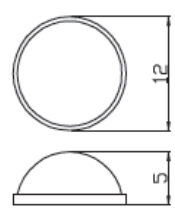

Rubber Feet

RS Stock No.	Size (mm)	RS Stock No.	Size (mm)
1368958	H: 3 - D: 6	1368964	H: 10 - D: 22
1368959	H: 3 - D: 11.5	1368965	H: 5 - W: 10 - L: 10
1368960	H: 5 - D: 12	1368966	H: 5.7 - W: 12.5 - L: 12.5
1368961	H: 2.5 - D: 8	1368967	H: 8 - W: 20 - L: 20
1368962	H: 7.3 - D: 20	1368968	H: 7.8 - D: 20.5
1368963	H: 3.5 - W: 13 - L: 13	1368970	H: 10 - D: 16

1. Self-adhesive (with 3M glue)
2. Flat-round, square and round styles are available for selection
3. Black rubber
4. Designed to meet with ROHS compliance

1368958

1368962

1368966

1368959

1368963

1368967

1368960