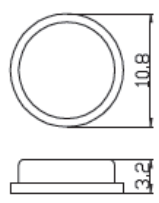

Rubber Feet

RS Stock No.	Size (mm)	RS Stock No.	Size (mm)
1368958	H: 3 - D: 6	1368964	H: 10 - D: 22
1368959	H: 3 - D: 11.5	1368965	H: 5 - W: 10 - L: 10
1368960	H: 5 - D: 12	1368966	H: 5.7 - W: 12.5 - L: 12.5
1368961	H: 2.5 - D: 8	1368967	H: 8 - W: 20 - L: 20
1368962	H: 7.3 - D: 20	1368968	H: 7.8 - D: 20.5
1368963	H: 3.5 - W: 13 - L: 13	1368970	H: 10 - D: 16

1. Self-adhesive (with 3M glue)
2. Flat-round, square and round styles are available for selection
3. Black rubber
4. Designed to meet with ROHS compliance

1368958

1368962

1368966

1368959

1368963

1368967

1368960