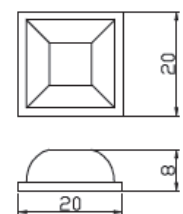

Rubber Feet

RS Stock No.	Size (mm)	RS Stock No.	Size (mm)
1368958	H: 3 - D: 6	1368964	H: 10 - D: 22
1368959	H: 3 - D: 11.5	1368965	H: 5 - W: 10 - L: 10
1368960	H: 5 - D: 12	1368966	H: 5.7 - W: 12.5 - L: 12.5
1368961	H: 2.5 - D: 8	1368967	H: 8 - W: 20 - L: 20
1368962	H: 7.3 - D: 20	1368968	H: 7.8 - D: 20.5
1368963	H: 3.5 - W: 13 - L: 13	1368970	H: 10 - D: 16

1. Self-adhesive (with 3M glue)
2. Flat-round, square and round styles are available for selection
3. Black rubber
4. Designed to meet with ROHS compliance

1368958

1368962

1368966

1368959

1368963

1368967

1368960