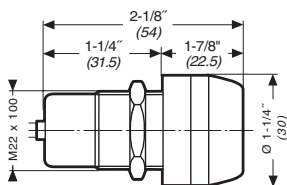

### Type

Pneumatic indicators  
for 7/8" (22mm) cut-out

Red	84 150 201
Green	84 150 202
Yellow	84 150 203
Blue	84 150 204

Pedal valve - Version NC

### Characteristics

Operating Pressure	PSI (bar)	30 > 120	(2 > 8)
Instant connection for tube O.D.	inches (mm)	5/32"	(4)
Weight	grams	34	

### Dimensions

84 150 201 - 84 150 202  
84 150 203 - 84 150 204

### Cut out for indicators

Use (metric) dimensions for critical data