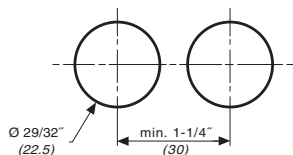

### Characteristics

Operating Pressure	PSI (bar)	30 > 120	(2 > 8)
Instant connection for tube O.D.	inches (mm)	5/32"	(4)
Weight	grams	34	

### Dimensions

84 150 201 - 84 150 202  
84 150 203 - 84 150 204

### Cut out for indicators

Use (metric) dimensions for critical data