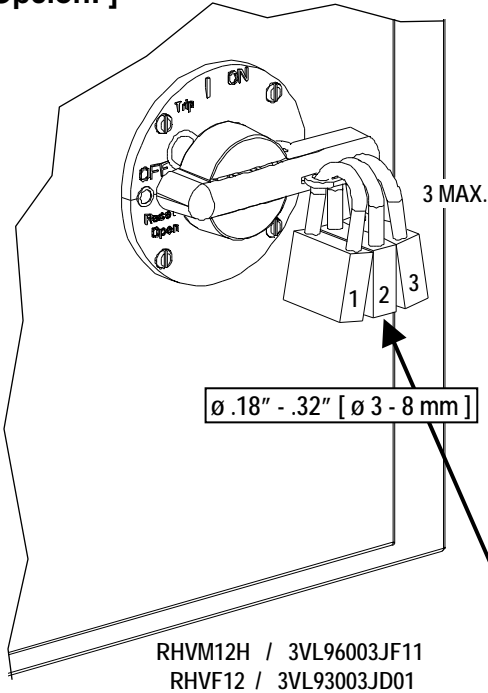

Option:
[Opción:]

OFF / 0