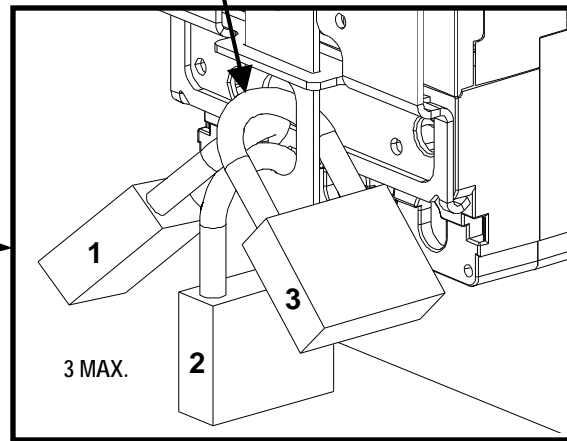

Option:
[Opción:]

OFF / 0

OFF / 0

OFF / 0

For Support in Europe refer to :

Bestell-Nr. / Order No.: 3ZX1012-0VL68-1CA1

Internet: www.siemens.de/lowvoltage/technical-assistance

GWA 4NEB 179 6831-10 DS 04