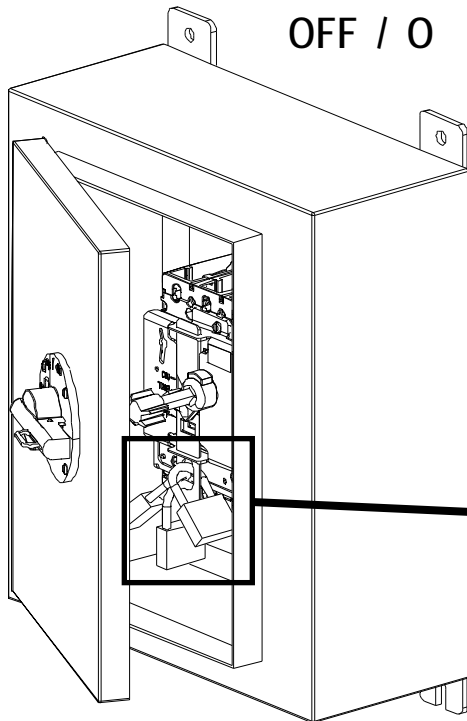

Option:
[Opción:]

OFF / 0

OFF / 0

OFF / 0

For Support in Europe refer to :

Bestell-Nr. / Order No.: 3ZX1012-0VL68-1CA1

Internet: www.siemens.de/lowvoltage/technical-assistance

GWA 4NEB 179 6831-10 DS 04