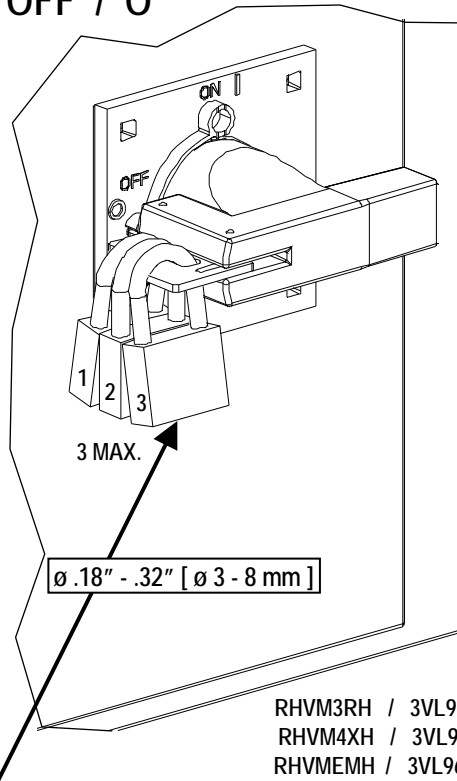

Option:
[Opción:]

OFF / 0

OFF / 0

OFF / 0

For Support in Europe refer to :

Bestell-Nr. / Order No.: 3ZX1012-0VL68-1CA1

Internet: www.siemens.de/lowvoltage/technical-assistance

GWA 4NEB 179 6831-10 DS 04

Technical Support:

Toll Free: 1-800-241-4453

Internet: www.usa.siemens.com/powerdistribution

Subject to change without prior notice
Siemens Industry, Inc. , Norcross, GA 30092 U.S.A.

© Siemens Industry Inc. 2010