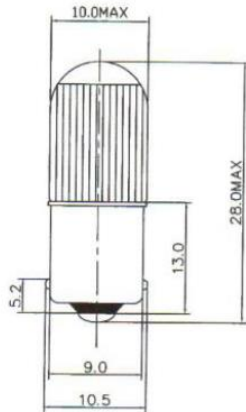

Datasheet

Clear Wedge Filament Indicator Lamp

RS Stock number 106-486

Dimensions: (mm)

Structure

| | |
|---------------|------------|
| Bulb Type | T5 Clear |
| Bulb Diameter | Ø15.7Max |
| Length | 37.85Max |
| Base Type | Wedge Base |

Design Characteristics

| | |
|---------------|-------------|
| Voltage | 12/15V |
| Amperage | 1A±10% |
| Filament Type | Vacuum Type |
| Luminous Flux | 150Lm±20% |
| Life Hours | 50,000Hours |