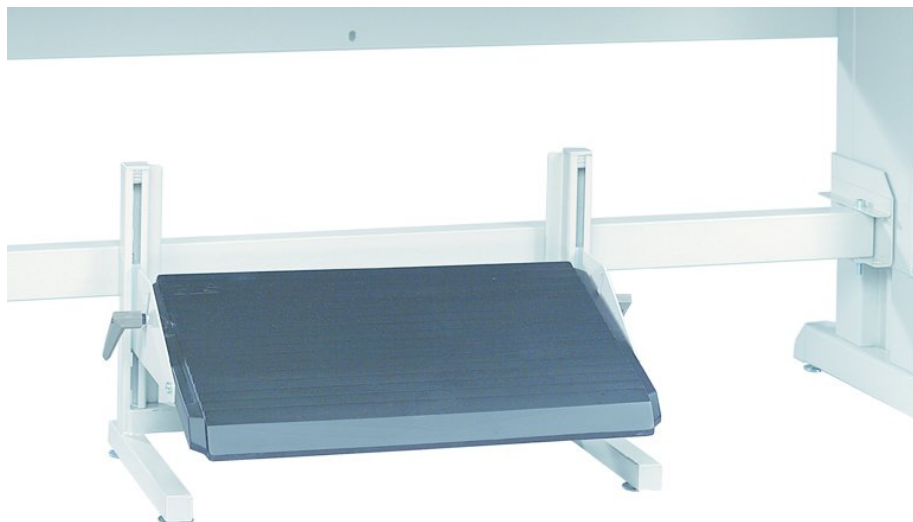

Footrest, floor, height adjustable ESD

Height adjustable footrest with an angle adjustment of the padded platform, floor model

Product code	860137-49
Width inches	21.65
Depth inches	13.78
Height inches	11.02
Height adjustment area inches	3.54 - 11.02
Max load lbs	66
ESD	Yes
RAL code	RAL7035
Color name	Light grey
Warranty years	5
Frame material	Epoxy powder-coated steel

Other

Tilting angle 5-30°, platform material: black polyurethane, height adjustment: 90-280 mm