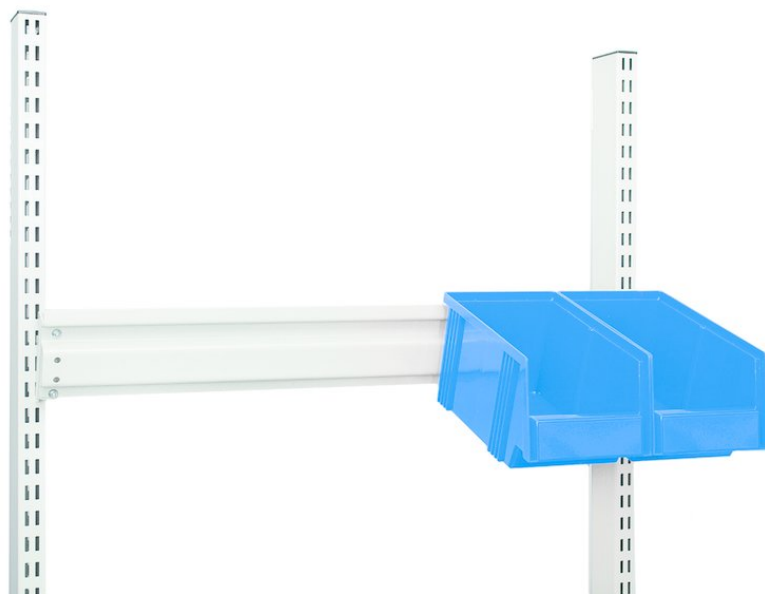

Bin rail, light duty, M36, 36"

■ Space saving bin rails ensure an ergonomic working position

Product code	860956-49
Width inches	35.24
Depth inches	1.26
Height inches	2.13
Max load lbs	22
ESD	Yes
RAL code	RAL7035
Color name	Light grey
Warranty years	5
Suitable for module	M900

Frame material

Epoxy powder-coated steel

Other

Suitable only for picking bins 30-1 L, 30-2L and 30-23 L.