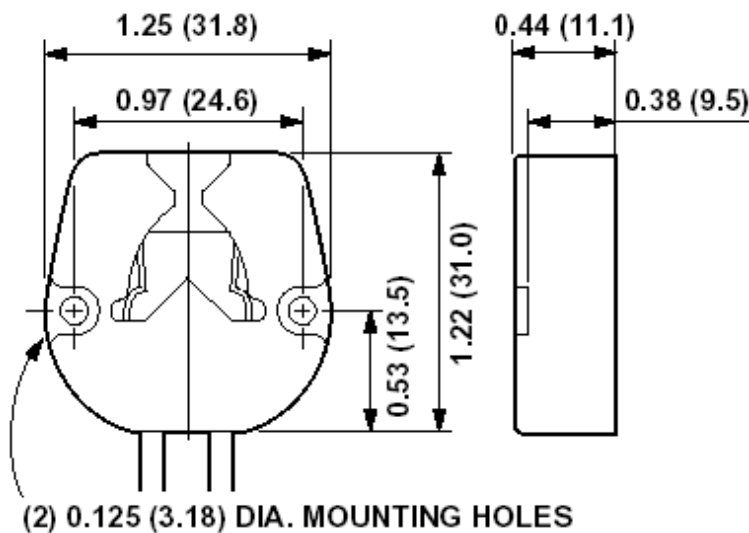

Standards and Certifications

CSA Certified: File LR-5863
NOM Certified: 057
UL Listed: File E5833

Color: White

UPC Code: 078477123188

Country Of Origin: Mexico