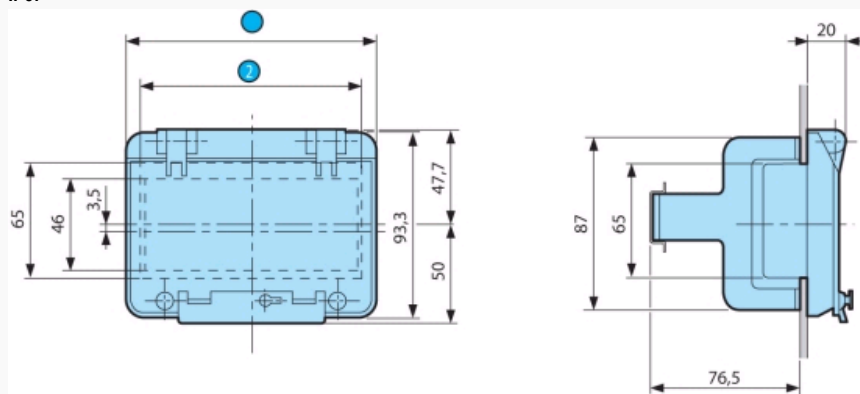

Faceplates MA Part number 89750160

- IP67 : sealing on front panel, panel-mounting of the Millenium 3
- .IP40 : direct access to the front of the controller, possibility of labelling (laser marking)

Part numbers

| Type | Description |
|-------------|---|
| 89750160 MA | IP67 sealed faceplate for the following products : - XD10 or CD12 |

Specifications

Dimensions (mm)

IP67

| N° | Legend |
|----|---|
| ① | 88750160 = 91 88750161 = 162 88750162 = 257.4 |
| ② | 88750160 = 76.5 88750161 = 147.5 88750162 = 248.5 |