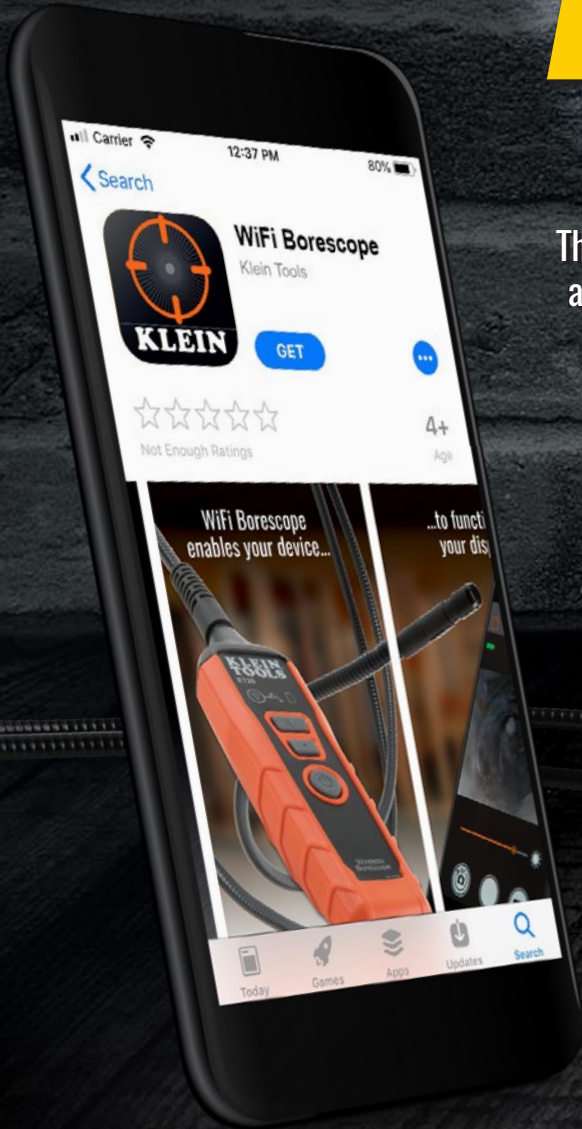

# WIFI ENABLED BORESCOPE

The new Klein Tools' ET20 Borescope can be quickly connected to your smartphone via the built-in WiFi signal — turning the phone in your pocket into a smart tool. Install the compatible App\* on your smartphone to display, record, store and also share your images and videos via text or email. This smart tool provides the information you need to make your job easier.

USB charging cable, hook attachment, carrying case, and instructions

Capture images and record video

Conveniently manage the camera LED lights through the app

Rotate the image with your phone, no need to struggle with the camera and cable

Adjust camera and video settings

GET IT ON  
Google play

Download on the  
App Store

\*App is free in the App Store® and Google Play®, and optimized for Apple® iOS Version 6 or higher and Android® Version 4.2 or higher.

# Download the App

The Klein Wifi Borescope app is available free on your favorite devices

App is optimized for:  
• Apple® iOS version 6 or higher

App is optimized for:  
• Android® versions 4.0 or higher