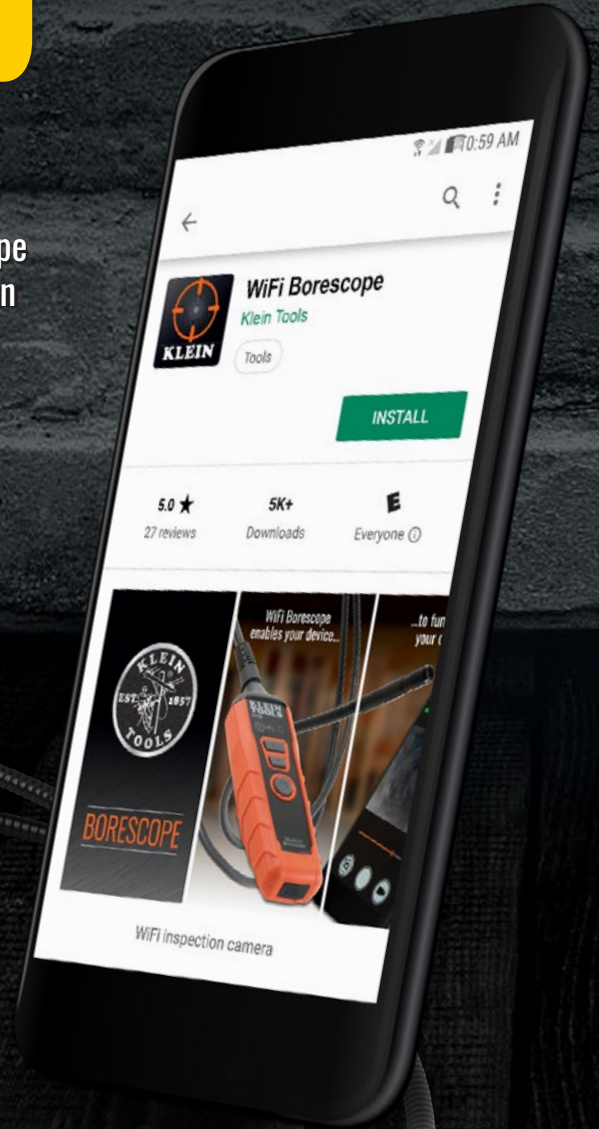

Power button

IP67 waterproof 9 mm camera with 6 on-board, adjustable LED lights output high-quality 640 x 480 pixel images

Power button

Tough, armored 6 ft. (1.8 m) long waterproof camera gooseneck maneuvers around obstacles while maintaining rigidity

Adjust camera and video settings

GET IT ON  
Google play

Download on the  
App Store

\*App is free in the App Store® and Google Play®, and optimized for Apple® iOS Version 6 or higher and Android® Version 4.2 or higher.

# Download the App

The Klein Wifi Borescope app is available free on your favorite devices

App is optimized for:  
• Apple® iOS version 6 or higher

App is optimized for:  
• Android® versions 4.0 or higher