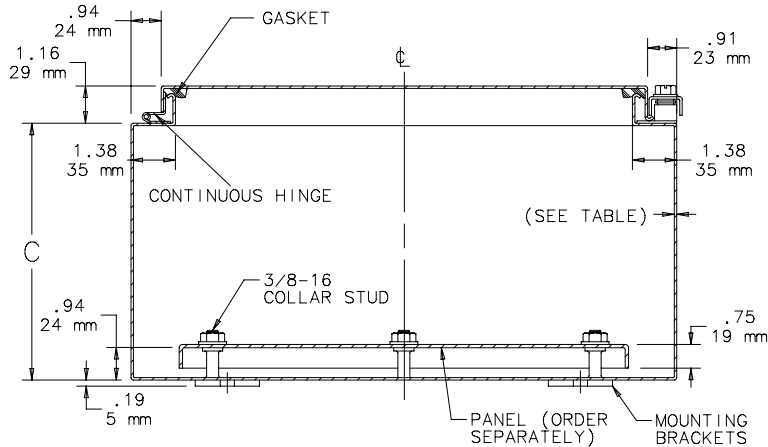

SECTION Y-Y

SECTION X-X

NOTE:

1. Removable data pocket included (see table for size). Large data pocket 12.00 x 12.00 (305mm x 305mm); small data pocket 6.00 x 6.00 (152mm x 152mm).
2. Maximum spacing between door clamps is 15.00 (382mm)