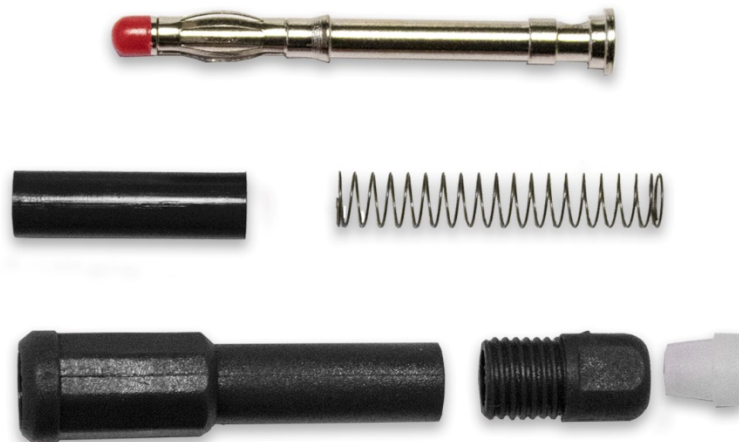

**BU-32604-@**  
(Retractable Banana Plug)

- Mueller's BU-32604 is a spring loaded retractable banana plug.
- Fits into 4mm Banana Jacks (shrouded/unshrouded).
- Easy solder connection with wire between 14-18AWG.
- Material:   Housing – Nylon  
                  Contact – Nickel plated Brass and Beryllium Copper
- Rating:       20 Amps, 1000V Cat III, 1500V Cat II
- Color: The "@" in the model number represents color. Available colors:  
              -0 Black, -2 Red, -4 Yellow, -6 Blue, -9 White
- RoHS 2 Compliant