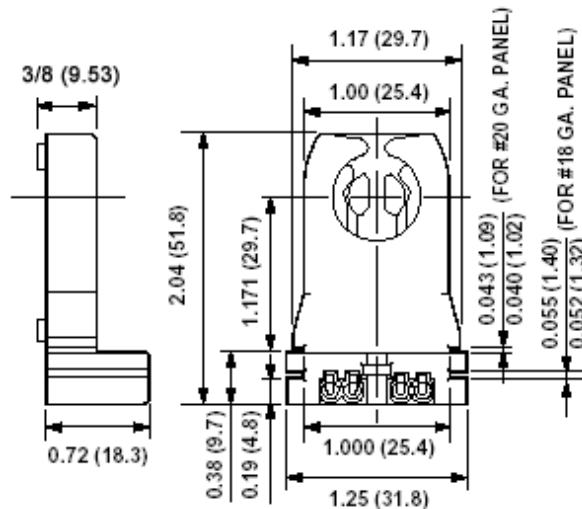

13354

Medium Base, Bi-Pin, Standard Fluorescent Lampholder, Tall Profile, Slide-On, Turn-Type, Quick-Connect 18AWG Solid or Str. Tinned - White

UPC Code: 078477828199

Country Of Origin: Please Contact Customer Service.

Technical Information

Product Features

- Availability:** Distribution
- Color:** White
- Contact Type:** Turn-Type
- Lamp Base:** Medium
- Lamp Contacts:** Bi-Pin
- Lampholder Type:** Linear
- Light Type:** Fluorescent
- Mounting Type:** Slide-On
- Panel Thickness:** 20 Ga. Panel
- Rated Wattage:** 660W
- Standards and Certifications:** UL/CSA/NOM
- Style Name:** Tall Profile
- Termination:** Quick-Connect 18AWG Solid or Str. Tinned

Voltage: 600 Volt

Warranty: 1 Year Limited

Mechanical Specifications

- Availability:** Distribution
 - Body Material:** Thermoset
 - Color:** White
 - Contact Material:** Copper-Alloy
 - Contact Type:** Turn-Type
 - Mounting Type:** Slide-On
 - Panel Thickness:** 20 Ga. Panel
 - Termination:** Quick-Connect 18AWG Solid or Str. Tinned
 - Wire Strip Length:** 3/8 Inch
- Standards and Certifications
- CSA Certified:** File LR-5863
 - NOM Certified:** 057
 - UL Listed:** File E5833