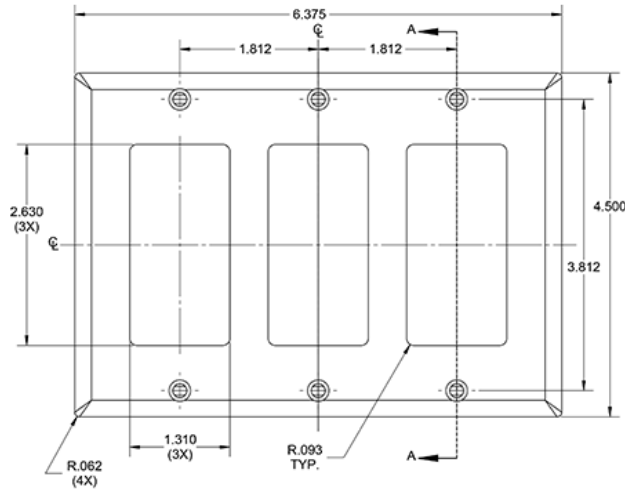

Technical Information

Product Features

Color: Light Almond

Gang: 3

Material: Thermoset Plastic

Mount: Device

Standards and Certifications: UL/CSA

Type: Standard Size

Warranty: 2-Year Limited

UPC Code: 078477276600

Country Of Origin: United States