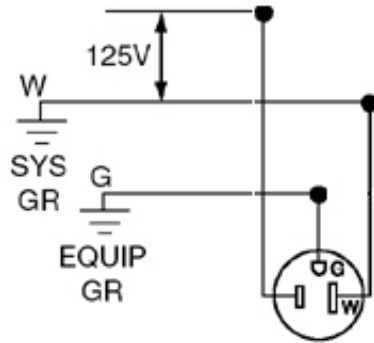

Wiring Diagram

5-15R

SPECIFICATION SUBMITTAL

JOB NAME:	CATALOG NUMBERS:	
____	____	____
JOB NUMBER:	____	____

Leviton Manufacturing Co., Inc.

201 North Service Road, Melville, NY 11747

Telephone: +1-800-323-8920 · FAX: +1-800-832-9538 · Tech Line (8:30AM-7:30PM E.S.T. Monday-Friday):

+1-800-824-3005

Leviton Manufacturing of Canada, Ltd.

165 Hymus Boulevard, Pointe Claire, Quebec H9R 1E9 · Telephone: +1-800-469-7890 ·

FAX: +1-800-824-3005 · www.leviton.com/canada

Leviton S. de R.L. de C.V.

Lago Tana 43, Mexico DF, Mexico CP 11290 · Tel.: (+52)55-5082-1040 · FAX: (+52)5386-

1797 · www.leviton.com.mx

Visit our Website at: www.leviton.com

© 2018 Leviton Manufacturing Co., Inc. All Rights Reserved. Subject to change without notice.

Leviton has a global presence.

If you would like to know where your local Leviton office is located please go to:

www.leviton.com/international/contacts/