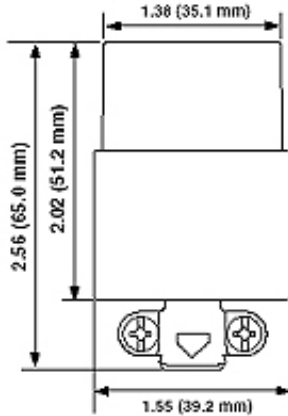

Dimensional Diagram