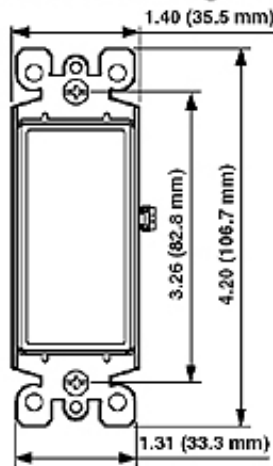

Max. Amperage: 12 Amp

Standards and Certifications: UL/CSA

Strap Material: Steel

Termination: Quickwire Push-In & Side

Voltage: 120/277 VAC

Warranty: 2 Year Limited

Dimensional Diagram

SPECIFICATION SUBMITTAL