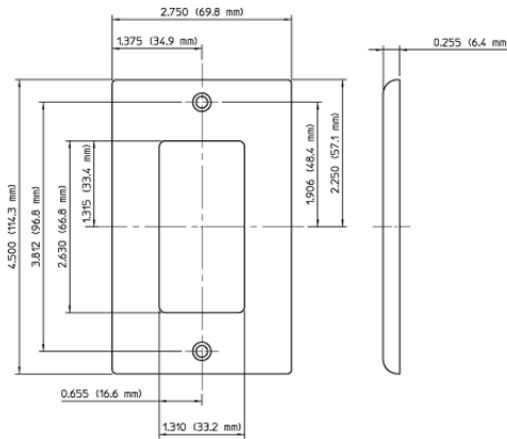

SPECIFICATION SUBMITTAL

JOB NAME:		CATALOG NUMBERS:	
____		____	____
JOB NUMBER:		____	____