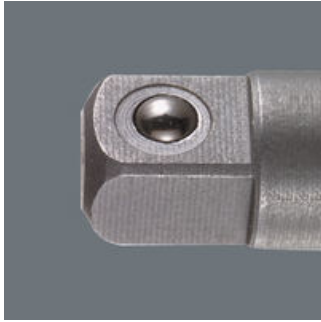

870/1 Adaptor, 1/4" x 25 mm

Adaptors

EAN:	4013288016997	Size:	25x8x8 mm
Part number:	05136000001	Weight:	8 g
Article number:	870/1	Country of origin:	CZ
		Customs tariff number:	84661038

- Adaptor for nut spinner sockets
- 1/4" external square
- 1/4" hexagon drive (Wera connecting series 1)

Tool shaft for nutsetters. Output: 1/4 square head; drive: 1/4" hexagon.

Web link

http://products.wera.de/en/bits HOLDERS_adaptors HOLDERS_adaptors_connectors_adaptors_870_1.html

Wera - 870/1
05136000001 - 4013288016997

Wera Werkzeuge GmbH
Korzter Straße 21-25
D-42349 Wuppertal
Tel: +49 (0)2 02 / 40 45-0
E-Mail: info@wera.de

870/1 Adaptor, 1/4" x 25 mm

Adaptors

With ball

With friction ball; for manual nut spinner sockets

Further versions in this product family:

inch

mm

inch

inch

0513600001¹⁾	1/4"	25	1	1/4"
--------------------------------	-------------	-----------	----------	-------------

1) With friction ball; for manual nut spinner sockets