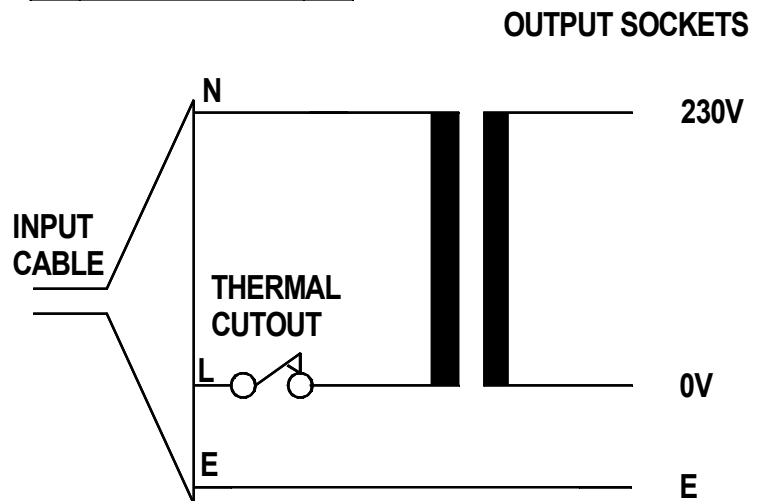

RS Pro Datasheet

Stock No: 1226709

PORTABLE ISOLATION TRANSFORMER

WIRING ARRANGEMENT

INPUT	230V 50/60Hz
OUTPUT	230V
RATING	3.0 kVA INTERMITTENT 5 MINS ON 15 MINS OFF
THERMAL CUTOUT	10AMP
OUTPUT SOCKETS	2x13A BS1363 - IP44
INPUT PLUG	13A BS1363
ENCLOSURE	GRP - COLOUR YELLOW
WEIGHT	18 KGS