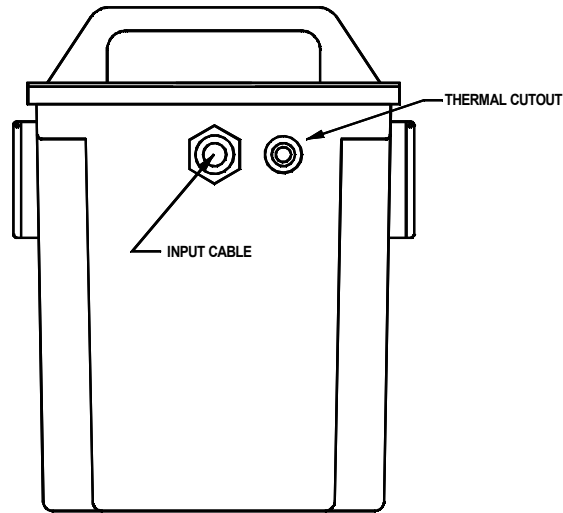

RS Pro Datasheet

Stock No: 1226709

PORTABLE ISOLATION TRANSFORMER

WIRING ARRANGEMENT

INPUT	230V 50/60Hz
OUTPUT	230V
RATING	3.0 kVA INTERMITTENT 5 MINS ON 15 MINS OFF
THERMAL CUTOUT	10AMP
OUTPUT SOCKETS	2x13A BS1363 - IP44
INPUT PLUG	13A BS1363
ENCLOSURE	GRP - COLOUR YELLOW
WEIGHT	18 KGS