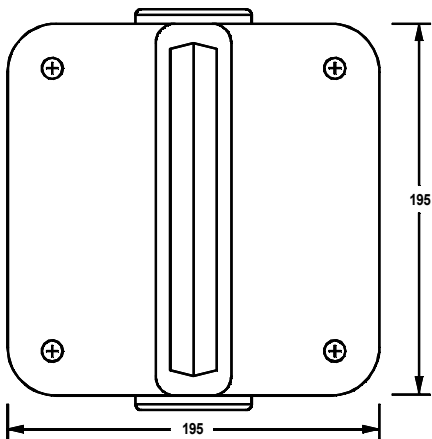

RS Pro Datasheet

Stock No: 1226709

PORTABLE ISOLATION TRANSFORMER

WIRING ARRANGEMENT

INPUT	230V 50/60Hz
OUTPUT	230V
RATING	3.0 kVA INTERMITTENT 5 MINS ON 15 MINS OFF
THERMAL CUTOUT	10AMP
OUTPUT SOCKETS	2x13A BS1363 - IP44
INPUT PLUG	13A BS1363
ENCLOSURE	GRP - COLOUR YELLOW
WEIGHT	18 KGS