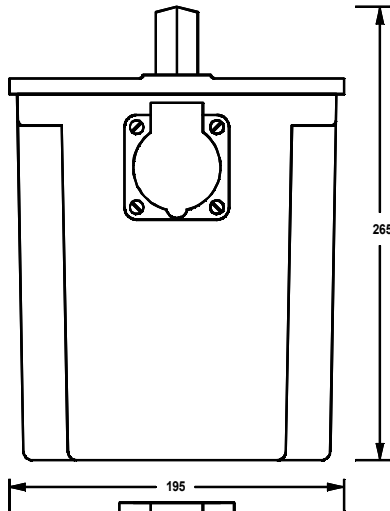

RS Pro Datasheet

Stock No: 1226710

WIRING ARRANGEMENT

PORTABLE TOOL TRANSFORMER

INPUT	230V 50/60Hz
OUTPUT	110V CTE
RATING	3.3kVA INTERMITTENT 5 MINS ON 15 MINS OFF
THERMAL CUTOUT	10AMP
OUTPUT SOCKETS	1x16A - 1x32A BSEN60309 - IP44
INPUT PLUG	13A BS1363
ENCLOSURE	GRP - COLOUR YELLOW
WEIGHT	18 KGS