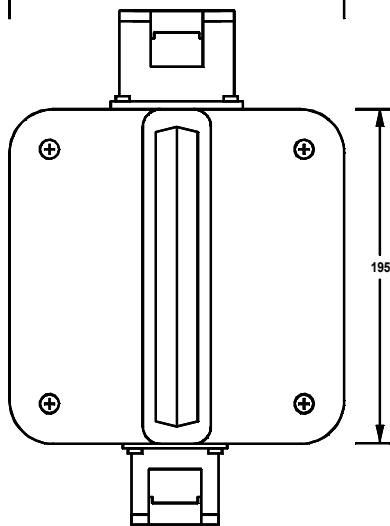

RS Pro Datasheet

Stock No: 1226710

WIRING ARRANGEMENT

PORTABLE TOOL TRANSFORMER

INPUT	230V 50/60Hz
OUTPUT	110V CTE
RATING	3.3kVA INTERMITTENT 5 MINS ON 15 MINS OFF
THERMAL CUTOUT	10AMP
OUTPUT SOCKETS	1x16A - 1x32A BSEN60309 - IP44
INPUT PLUG	13A BS1363
ENCLOSURE	GRP - COLOUR YELLOW
WEIGHT	18 KGS