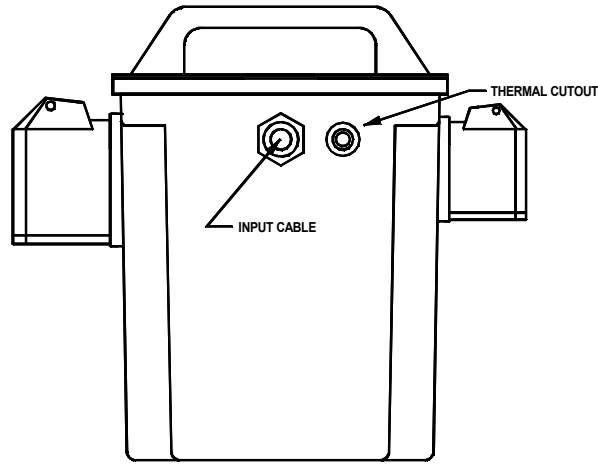

RS Pro Datasheet

Stock No: 1226710

WIRING ARRANGEMENT

PORTABLE TOOL TRANSFORMER

INPUT	230V 50/60Hz
OUTPUT	110V CTE
RATING	3.3kVA INTERMITTENT 5 MINS ON 15 MINS OFF
THERMAL CUTOUT	10AMP
OUTPUT SOCKETS	1x16A - 1x32A BSEN60309 - IP44
INPUT PLUG	13A BS1363
ENCLOSURE	GRP - COLOUR YELLOW
WEIGHT	18 KGS