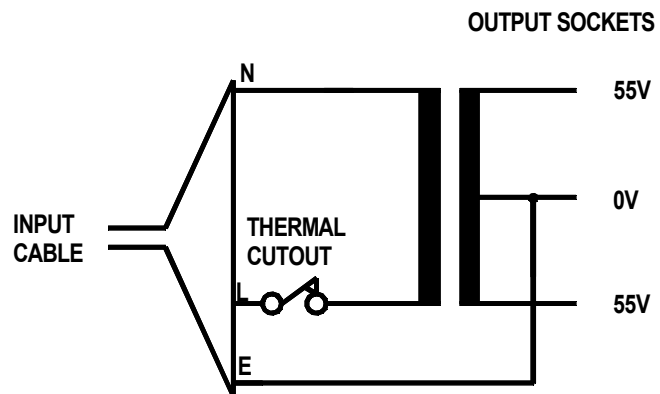

RS Pro Datasheet

Stock No: 1226710

WIRING ARRANGEMENT

PORTABLE TOOL TRANSFORMER

INPUT	230V 50/60Hz
OUTPUT	110V CTE
RATING	3.3kVA INTERMITTENT 5 MINS ON 15 MINS OFF
THERMAL CUTOUT	10AMP
OUTPUT SOCKETS	1x16A - 1x32A BSEN60309 - IP44
INPUT PLUG	13A BS1363
ENCLOSURE	GRP - COLOUR YELLOW
WEIGHT	18 KGS