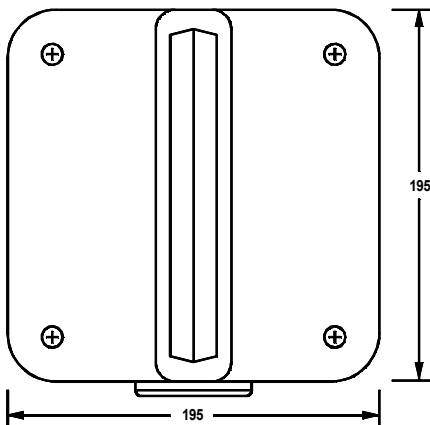

RS Pro Datasheet

Stock No: 1226717

PORTABLE ISOLATION TRANSFORMER

WIRING ARRANGEMENT

INPUT	230V 50/60Hz
OUTPUT	230V
RATING	750VA INTERMITTENT 5 MINS ON 15 MINS OFF
THERMAL CUTOUT	3AMP
OUTPUT SOCKETS	1x13A BS1363 - IP44
INPUT PLUG	13A BS1363
ENCLOSURE	GRP - COLOUR YELLOW
WEIGHT	12 KGS