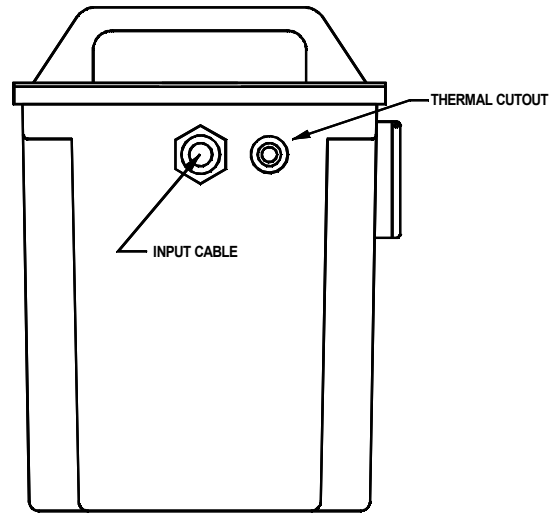

RS Pro Datasheet

Stock No: 1226717

PORTABLE ISOLATION TRANSFORMER

WIRING ARRANGEMENT

INPUT	230V 50/60Hz
OUTPUT	230V
RATING	750VA INTERMITTENT 5 MINS ON 15 MINS OFF
THERMAL CUTOUT	3AMP
OUTPUT SOCKETS	1x13A BS1363 - IP44
INPUT PLUG	13A BS1363
ENCLOSURE	GRP - COLOUR YELLOW
WEIGHT	12 KGS