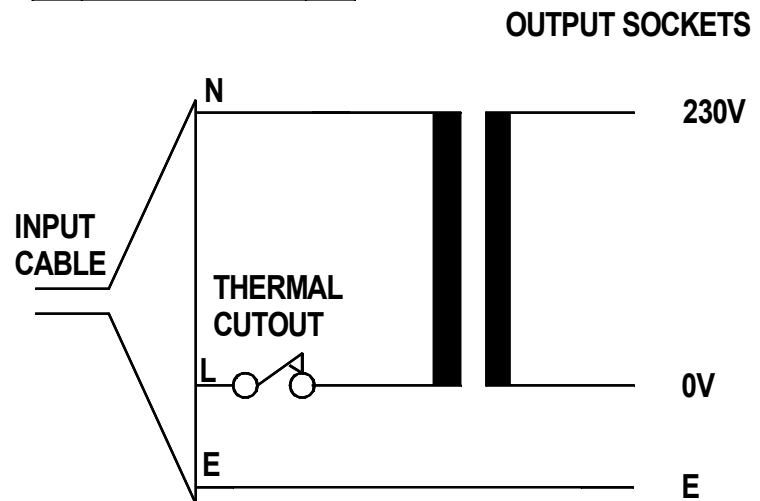

RS Pro Datasheet

Stock No: 1226717

PORTABLE ISOLATION TRANSFORMER

WIRING ARRANGEMENT

INPUT	230V 50/60Hz
OUTPUT	230V
RATING	750VA INTERMITTENT 5 MINS ON 15 MINS OFF
THERMAL CUTOUT	3AMP
OUTPUT SOCKETS	1x13A BS1363 - IP44
INPUT PLUG	13A BS1363
ENCLOSURE	GRP - COLOUR YELLOW
WEIGHT	12 KGS