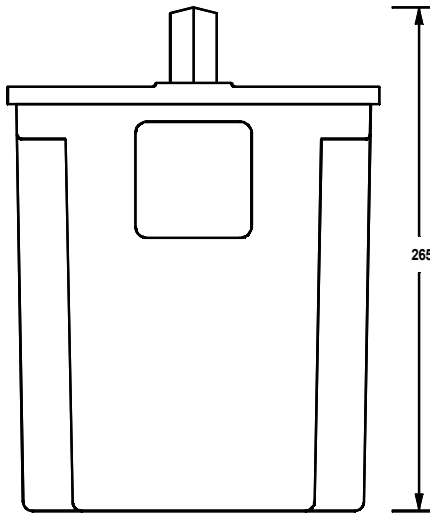

RS Pro Datasheet

Stock No: 1226717

PORTABLE ISOLATION TRANSFORMER

WIRING ARRANGEMENT

INPUT	230V 50/60Hz
OUTPUT	230V
RATING	750VA INTERMITTENT 5 MINS ON 15 MINS OFF
THERMAL CUTOUT	3AMP
OUTPUT SOCKETS	1x13A BS1363 - IP44
INPUT PLUG	13A BS1363
ENCLOSURE	GRP - COLOUR YELLOW
WEIGHT	12 KGS