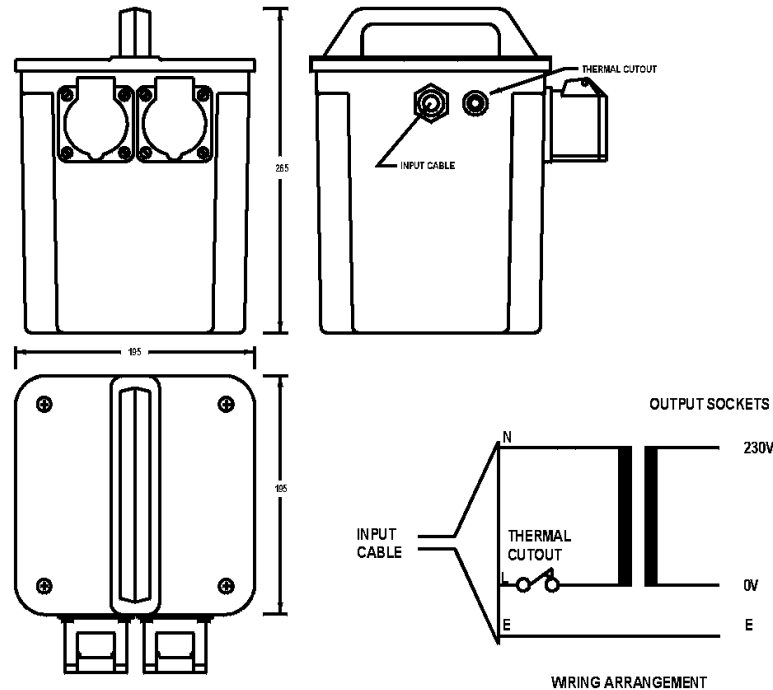

RS Pro Datasheet

Stock No: 1226721

PORTABLE TOOL TRANSFORMER

INPUT	230V 50/60Hz	CONTINUOUS RATING: 1.5kVA
OUTPUT	230V	
RATING	3.0kVA INTERMITTENT	
	5 MINS ON 15 MINS OFF	
THERMAL CUTOUT	10AMP	
OUTPUT SOCKETS	2x16A SHUKO - IP44	
INPUT PLUG	16A SHUKO	
ENCLOSURE	GRP - COLOUR YELLOW	
WEIGHT	18 KGS	