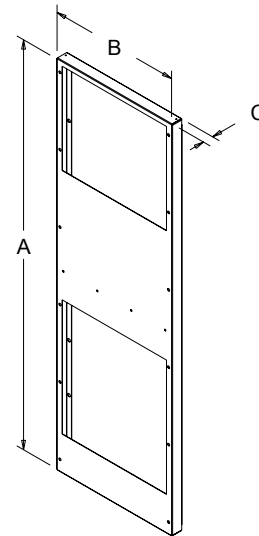

FINISH

- Painted to match the standard Hoffman air conditioner color (light gray)
- Other colors available upon request