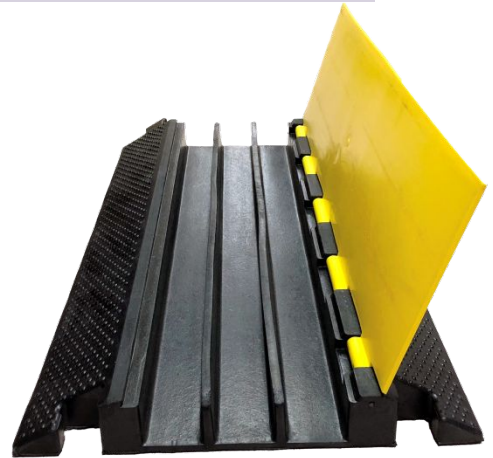

KORE™ Series Cable Protectors

PURPOSE

The KORE™ Series heavy duty cable protectors will guard your audio, power, or industrial cables against certain death due to heavy vehicular and foot traffic.

DURABLE

The single piece design contains a top hinged lid for easy access. This protector provides high impact resistance and dynamic load-bearing properties.

RUBBER MATERIAL

Rubber base with PVC lid design for extra durability.

CSL20105-03

CSL20103-03

MULTI-CHANNEL DESIGN

Channels keep your cables organized and can fit cables measuring up to 1.5 inches in diameter.

SAFETY FEATURES

Safety warning symbols are molded into the lid's surface. The KORE™ series is skid resistant with rough patterns on all upper surfaces. The bright yellow top provides superior visibility to oncoming vehicular and foot traffic.