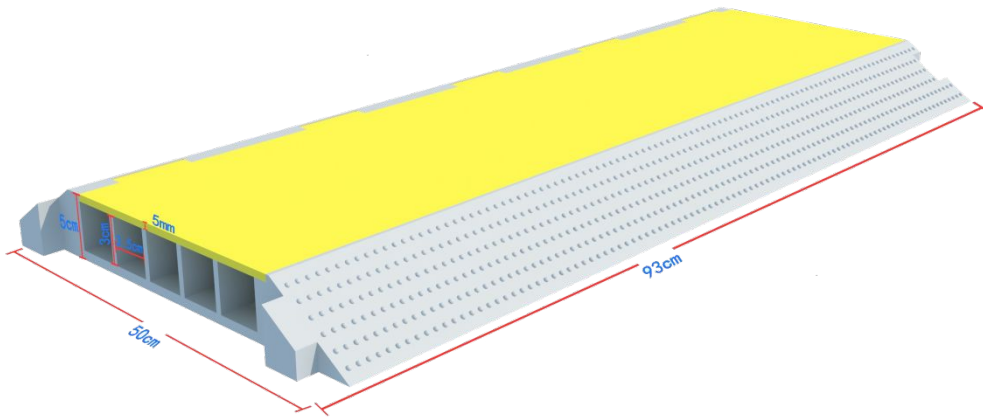

KORE™ Series Cable Protectors

Part Number	Description	Length (in)	Width (in)	Height (in)	Weight (lbs)	Channel Size (in)	Working Temp	Working Load Limit
CSL20105-03	5 Channel Yellow and Black straight 3ft.	35.43	19.68	1.97	30	1.38	13°F - 122°F	8 Tons

Product specifications may change without prior notification