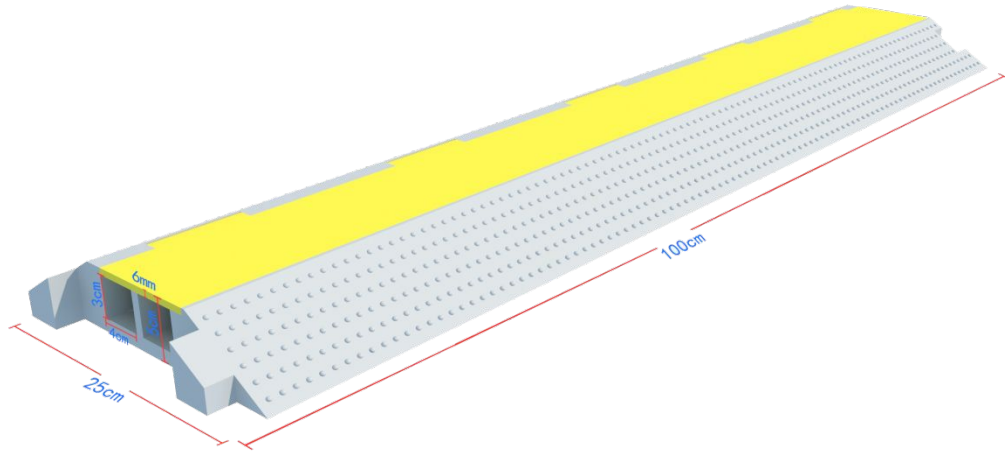

The single piece design contains a top hinged lid for easy access. This protector provides high impact resistance and dynamic load-bearing properties.

RUBBER MATERIAL

Rubber base with PVC lid design for extra durability.

CSL20105-03

CSL20103-03

MULTI-CHANNEL DESIGN

Channels keep your cables organized and can fit cables measuring up to 1.5 inches in diameter.

SAFETY FEATURES

Safety warning symbols are molded into the lid's surface. The KORE™ series is skid resistant with rough patterns on all upper surfaces. The bright yellow top provides superior visibility to oncoming vehicular and foot traffic.

Part Number	Description	Length (in)	Width (in)	Height (in)	Weight (lbs)	Channel Size (in)	Working Temp	Working Load Limit
CSL20102-03	2 Channel Yellow and Black straight 3ft.	39.37	9.84	1.97	14.3	1.57	13°F - 122°F	8 Tons
CSL20103-03	3 Channel Yellow and Black straight 3ft.	35.83	19.69	2.75	14.3	1.57	13°F - 122°F	8 Tons
CSL20105-03	5 Channel Yellow and Black straight 3ft.	35.43	19.68	1.97	30	1.38	13°F - 122°F	8 Tons

Product specifications may change without prior notification

KORE™ Series Cable Protectors

Part Number	Description	Length (in)	Width (in)	Height (in)	Weight (lbs)	Channel Size (in)	Working Temp	Working Load Limit
CSL20102-03	2 Channel Yellow and Black straight 3ft.	39.37	9.84	1.97	14.3	1.57	13°F - 122°F	8 Tons