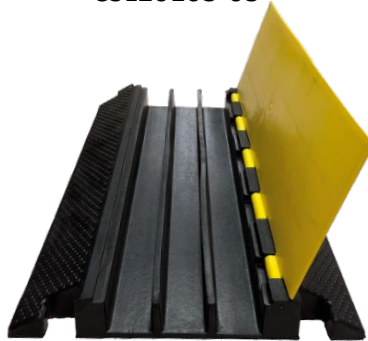

The single piece design contains a top hinged lid for easy access. This protector provides high impact resistance and dynamic load-bearing properties.

RUBBER MATERIAL

Rubber base with PVC lid design for extra durability.

CSL20105-03

CSL20103-03

MULTI-CHANNEL DESIGN

Channels keep your cables organized and can fit cables measuring up to 1.5 inches in diameter.

SAFETY FEATURES

Safety warning symbols are molded into the lid's surface. The KORE™ series is skid resistant with rough patterns on all upper surfaces. The bright yellow top provides superior visibility to oncoming vehicular and foot traffic.

Product specifications may change without prior notification

The KORE™ Series cable protectors provide a durable option in a budget-friendly package.

CSL20102-03

CSL20103-03

CSL20105-03

KORE™ Series Cable Protectors

Part Number	Description	Length (in)	Width (in)	Height (in)	Weight (lbs)	Channel Size (in)	Working Temp	Working Load Limit
CSL20102-03	2 Channel Yellow and Black straight 3ft.	39.37	9.84	1.97	14.3	1.57	13°F - 122°F	8 Tons
CSL20103-03	3 Channel Yellow and Black straight 3ft.	35.83	19.69	2.75	14.3	1.57	13°F - 122°F	8 Tons
CSL20105-03	5 Channel Yellow and Black straight 3ft.	35.43	19.68	1.97	30	1.38	13°F - 122°F	8 Tons