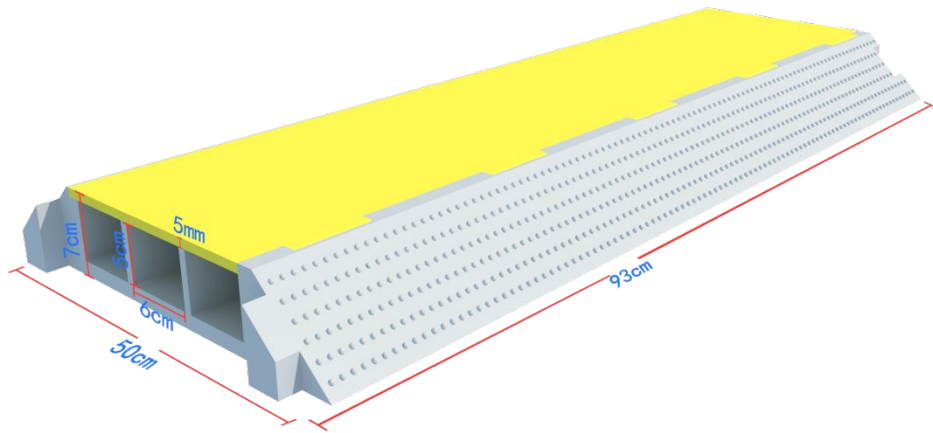

KORE™ Series Cable Protectors

Part Number	Description	Length (in)	Width (in)	Height (in)	Weight (lbs)	Channel Size (in)	Working Temp	Working Load Limit
CSL20103-03	3 Channel Yellow and Black straight 3ft.	35.83	19.69	2.75	14.3	1.57	13°F - 122°F	8 Tons

Product specifications may change without prior notification