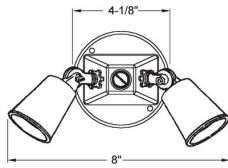

**LAMPHOLDER / COVER COMBOS****4in. Round Cover Combinations for 75-150 Watt Par 38 Lamps  
(2) Lampholders / (1) Cover****D25**

Catalog #: 5625-0

**APPLICATIONS**

For general outdoor lighting in wet, damp or dry locations  
 For use with BELL® single gang or round weatherproof boxes

**PRODUCT FEATURES**

Rugged die cast construction  
 State-of-the-art powder coat finish provides maximum weatherability and scratch resistance  
 Locking swivel knuckle assures positive lamp positioning and provides pin-point directional aiming  
 Includes gasket and mounting hardware  
 Multi-lingual instructions in each package  
 No Need to purchase separate components  
 N/A

**UL LISTED**

File E225082

**CSA**

C22.2 No. 18

**GENERAL PRODUCT INFORMATION**

Color: Gray

**PRODUCT MEASUREMENTS**

Wt. Ea. (Lbs.): 1.195

**PACKAGING**

Package Type:	Shrink
Std. Pkg.:	8
Product UPC-A Labeled:	Yes
Weight (Lbs. Per/C):	119.50
Ship Carton Length (in.):	13.13
Ship Carton Width (in.):	6.50
Ship Carton Height (in.):	8.50
Ctn Weight (Lbs.):	9.56
Pallet Qty:	840.00
UPC Number:	050169562505
I2of5:	50050169562500