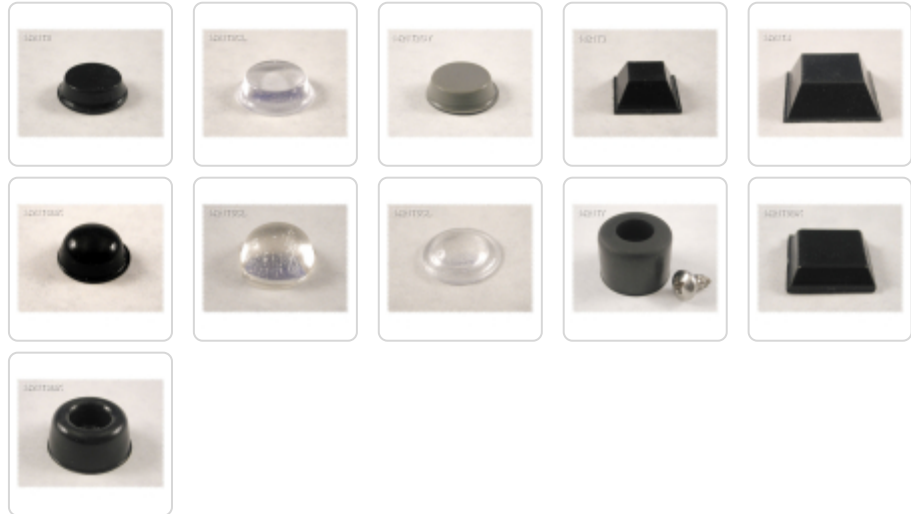

Quality Products. Service Excellence.

Rubber Feet 1421-FEET Series

Gallery

Part Number	Qty Per Package	Style	Width / Diameter	Height	Color	Attachment Method
1421T2	24	Flat Round	0.50	0.14	Black	Self-Adhesive
1421T2CL	24	Flat Round	0.50	0.14	Clear	Self-Adhesive
1421T2GY	24	Flat Round	0.50	0.14	Gray	Self-Adhesive
1421T3	24	Square	0.50	0.23	Black	Self-Adhesive
1421T4	24	Square	0.81	0.30	Black	Self-Adhesive
1421T5BK	24	Round Hemisphere	0.44	0.20	Black	Self-Adhesive
1421T5CL	24	Round Hemisphere	0.44	0.20	Clear	Self-Adhesive
1421T6CL	24	Flat Round	0.31	0.09	Clear	Self-Adhesive
1421T7	24	Round	0.75	0.55	Black	Screw-On
1421T8BK	24	Square	0.47	0.12	Black	Self-Adhesive
1421T9BK	24	Sound	0.88	0.40	Black	Self-Adhesive