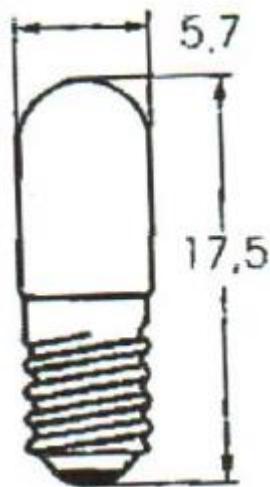

### Clear Filament Indicator Lamp

RS Stock number [104-581](#)

Dimensions: (mm)

## Specifications

Structure		Design Characteristics	
Bulb Type	T1 ½ Clear	Voltage	12V
Bulb Diameter	Ø5.7Max	Amperage	83mA+10%
Length	17.5Max	Filament Type	Vacuum Type
Base Type	E5	Luminous Flux	2.4Lm+20%
		Life Hours	10,000hrs