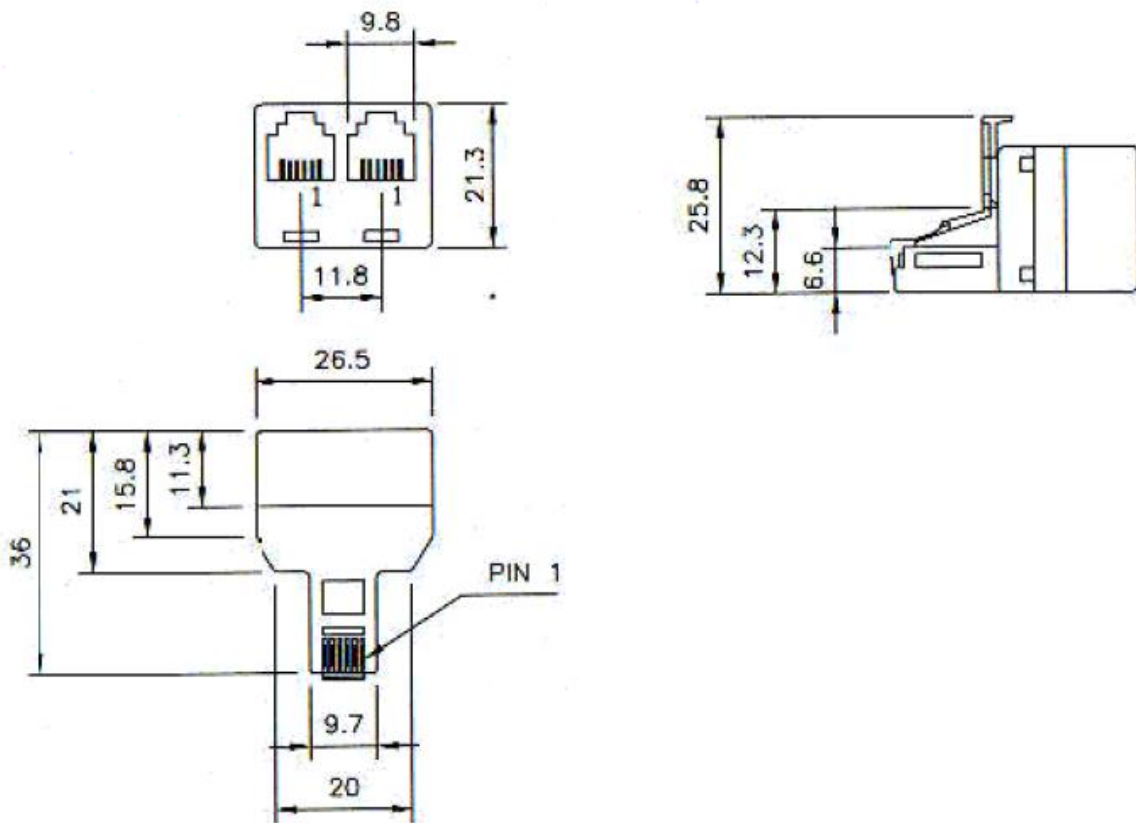

# 9 Pole Female Miniature DIN Connector, MDJ Series , 50 V ac/dc, 1 A

RS Stock number [232-8883](#)

Drawing (mm):