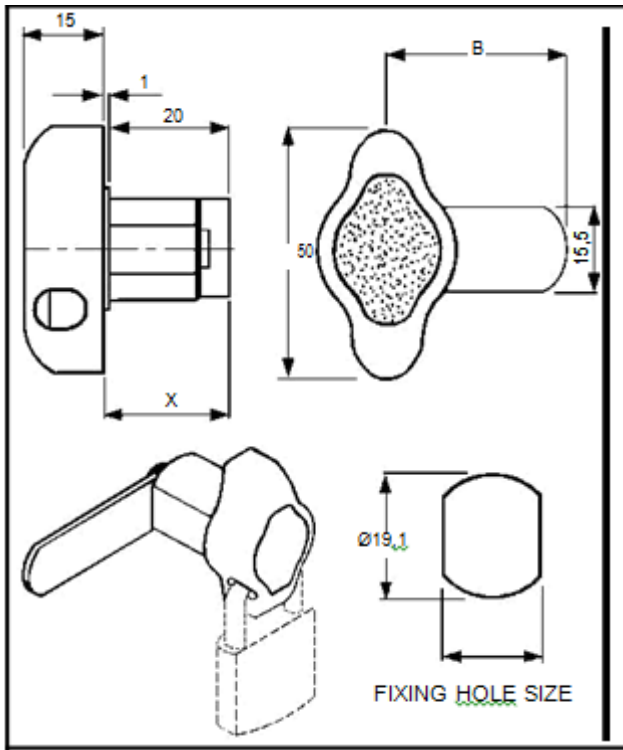

## Internal Door Latches

# Latchlock 10mm, 20mm (4459)

[RS Stock No. 347-8692](#)

Dimension:

PRODUCT REFERENCE NUMBERS		
RECOMMENDED SHACKLE DIAMETER	NUT FIX	HORSESHOE CLIP FIXING
MIN 7mm MAX 8mm	4463	4459
<p>MAXIMUM PANEL THICKNESS: 12mm</p> <p>STANDARD MOVEMENTS: 1, 2</p> <p>STANDARD FINISHES: BRIGHT CHROME SATIN CHROME BRIGHT NICKEL</p>		