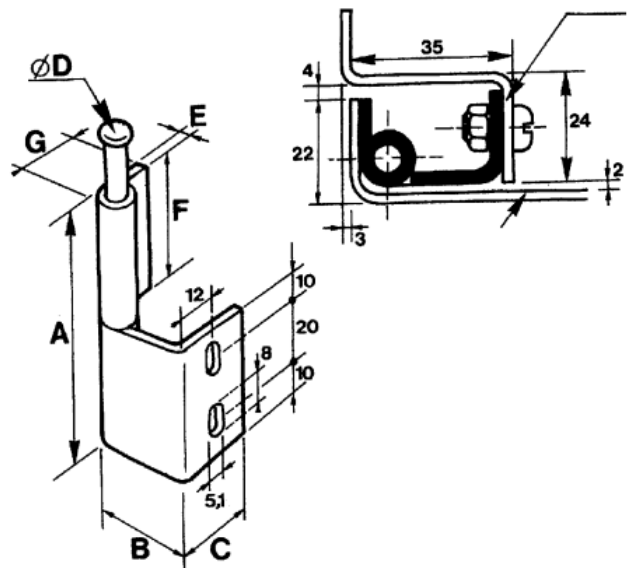

# RS Pro Steel Hinge with a Lift-off Pin, 80mm x 30mm x 3mm

## Product Details

#### Dimensions (mm)

| Stock no. | A  | B  | C  | D | E | F  | G  |
|-----------|----|----|----|---|---|----|----|
| 293-7768  | 80 | 30 | 20 | 6 | 3 | 40 | 18 |
| 293-7774  | 80 | 16 | 15 | 4 | 2 | 40 | 13 |

## Specifications:

|                  |           |
|------------------|-----------|
| Material         | Steel     |
| Hinge Type       | Concealed |
| Length           | 80mm      |
| Width            | 30mm      |
| Thickness        | 3mm       |
| Pin Style        | Lift-off  |
| Fixing Hole Size | 5mm       |