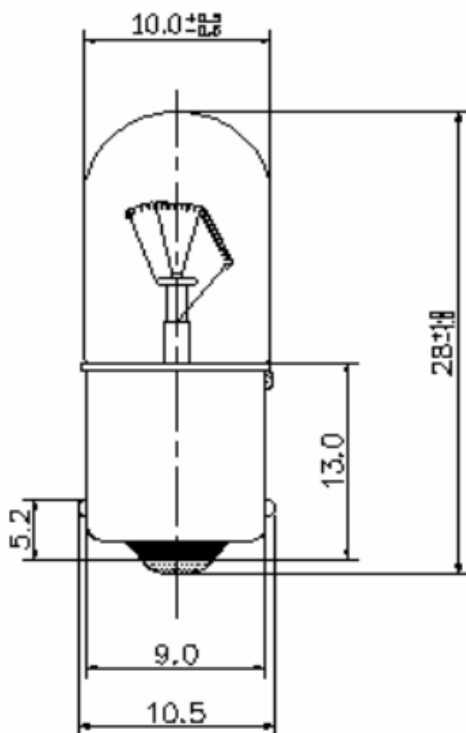

Datasheet

BA9s Filament Indicator Lamp

RS Stock number [105-124](#)

Drawing(mm):

Specifications:

| | |
|----------------|-----------------|
| Bulb Type: | T3 ¼ Clear |
| Bulb Diameter: | 10.0 max. |
| Length: | 28.0 max. |
| Base Type: | Ba9s |
| Voltage: | 24/28V |
| Amperage: | 77mA \pm 10% |
| Filament Type: | Vacuum Type |
| Luminous Flux: | 4.5Lm \pm 20% |
| Life Hours: | 25,000hrs |