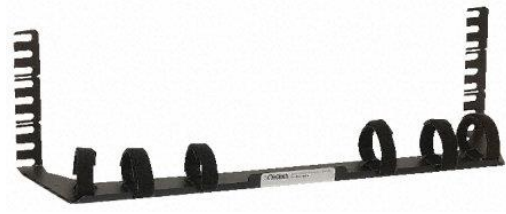

ENGLISH

Datasheet

Stock No: 296-4029

RS Pro 19-inch Rack Panel, 1 U, Grey, Steel

Product Details

Cable Management

- 3U outrigger or 1Up panel style units with adjustable ties
- 3U outrigger incorporates slotted brackets measuring 3U in height
- 1U notched brackets that may be snapped off to provide 1U or 2U drops
- Brackets may be slid under existing patch panel mountings
- L-shaped section of 1U panel provides retaining shelf for cabling
- Mounting hardware included

Specifications:

Type	Rack Panel
Rack Units	1 U
Colour	Grey
Material	Steel
Width	483mm