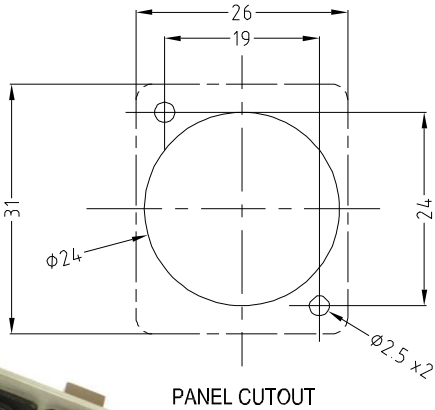

Datasheet

BLACK METAL FEEDTHROUGH CONNECTORS FT Series

The Black Metal FT Series of true feed through connectors are perfect for developing custom I/O configurations for wall-plates, rack panels, etc. ALL fit within a standard XLR panel cutout, and use common cabling for front and back connections. No soldering, no punch terminations, just use the standard cable for that particular connector style. Mount from the front or back, low rear profile accommodates the tightest “behind the panel” spaces. Available in a wide variety of styles. The frame has a matt black finish.