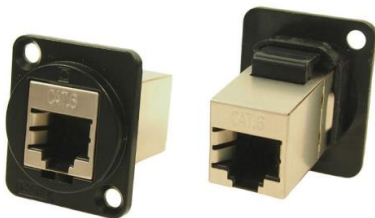

Part No.
CP30213MB
RS Stock No.
916-0233

Description
LC Duplex SM adaptor, CSK Hole

Part No.
CP30214MB

Description
LC Duplex MM, CSK Hole

Part No.
CP30215MB
RS Stock No.
916-0246

Description
SC Simplex SM, CSK Hole

Part No.
CP30216MB

Description
SC Simplex MM, CSK Hole

Part No.
CP30217MB
RS Stock No.
916-0249

Description
Toslink, CSK Hole

Part No.
CP30220MB
RS Stock No.
916-0243

Description
UTP Cat5e RJ45-RJ45, CSK Hole

Part No.
CP30220SMB
RS stock No.
916-0252

Description
FTP Cat5e RJ45-RJ45, Shielded,
CSK Hole

Part No.
CP30222MB
RS Stock No.
916-0255

Description
UTP Cat6 RJ45-RJ45, CSK Hole

Part No.
CP30222SMB
RS Stock No.
916-0259

Description
FTP Cat6 RJ45-RJ45, Shielded, CSK Hole

Part No.
CP30230MB

Description
RCA Phono RED, CSK Hole

Part No.
CP30231MB

Description
RCA Phono WHITE, CSK Hole

Part No.
CP30232MB

Description
RCA Phono YELLOW, CSK Hole