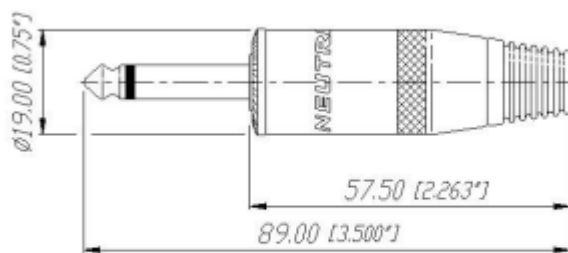

### 2 way speaker cable jack connector

RS Stock number [395-1080](#)

Dimensions: (mm)

## Specifications

- Body Orientation: Straight
- Contact Material: Brass
- Contact Plating: Nickel
- Gender: Male
- Housing Material: Brass
- Maximum Operating Temperature: +70°C
- Minimum Operating Temperature: -20°C
- Mounting Type: Cable Mount
- Size: ¼"
- Termination Method: Crimp
- Type: Jack Plug