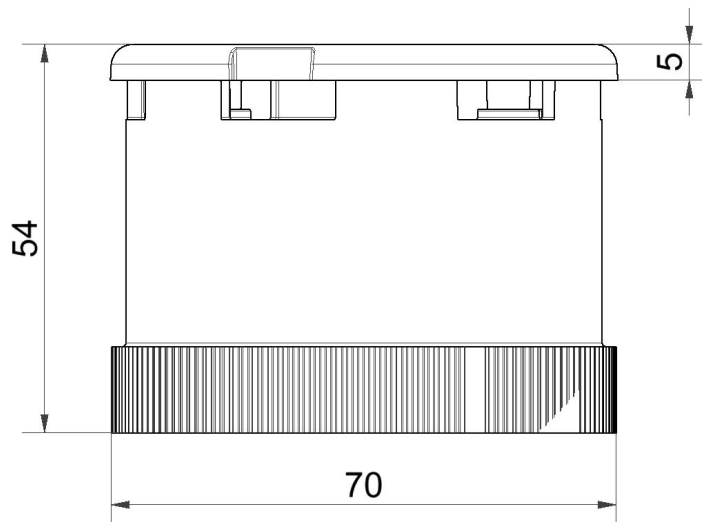

Modular Signal Towers / KombiSIGN 72
Siren element 8 tne 24VAC/DC BK

DRAWING

! For additional installation and mounting information, refer to the appropriate user guide at www.werma.com. This printed copy is for information only and is subject to alteration.